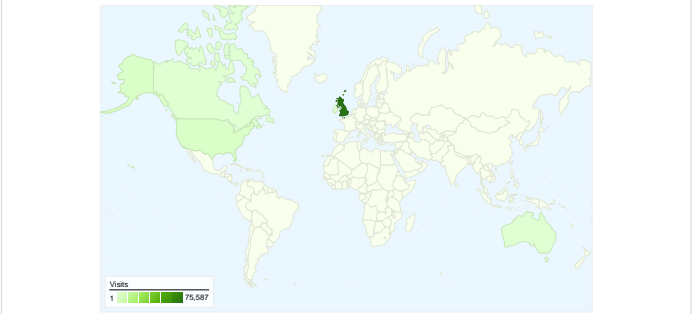

**Site Usage**

**82,042** Visits

**29.63%** Bounce Rate

**396,141** Page Views

**00:02:38** Avg. Time on Site

**4.83** Pages/Visit

**43.77%** % New Visits

**Visitors Overview**

**Map Overlay world**

**Traffic Sources Overview**

**Content Overview**

Pages	Page Views	% Page Views
/index/	40,628	10.26%
/index/council/jobs/jobvacanci	30,914	7.80%
/exlinks/undefined/undefined	12,741	3.22%
/exlinks/stirling.myjobscotland.	10,621	2.68%
/jobs	6,038	1.52%

**All traffic sources sent a total of 82,042 visits**

 **12.88%** Direct Traffic

 **27.69%** Referring Sites

 **59.43%** Search Engines

- **Search Engines**  
48,756.00 (59.43%)
- **Referring Sites**  
22,718.00 (27.69%)
- **Direct Traffic**  
10,568.00 (12.88%)

**82,042 visits came from 128 countries/territories**

Site Usage

Visits	Pages/Visit	Avg. Time on Site	% New Visits	Bounce Rate	
<b>82,042</b> % of Site Total: 100.00%	<b>4.83</b> Site Avg: 4.83 (0.00%)	<b>00:02:38</b> Site Avg: 00:02:38 (0.00%)	<b>43.81%</b> Site Avg: 43.77% (0.09%)	<b>29.63%</b> Site Avg: 29.63% (0.00%)	
Country/Territory	Visits	Pages/Visit	Avg. Time on Site	% New Visits	Bounce Rate
United Kingdom	<b>75,587</b>	4.96	00:02:38	40.26%	27.48%
United States	<b>2,940</b>	2.99	00:03:34	86.97%	56.90%
Australia	<b>484</b>	3.28	00:02:03	87.60%	53.31%
Canada	<b>353</b>	4.06	00:02:17	83.85%	49.01%
Ireland	<b>251</b>	3.29	00:01:38	84.86%	68.13%
Germany	<b>245</b>	6.01	00:02:40	71.02%	40.82%
France	<b>215</b>	3.42	00:01:50	78.60%	52.09%
Spain	<b>182</b>	4.67	00:02:54	82.42%	48.90%
Netherlands	<b>146</b>	3.38	00:01:26	83.56%	43.15%
Italy	<b>116</b>	3.64	00:02:16	75.86%	38.79%