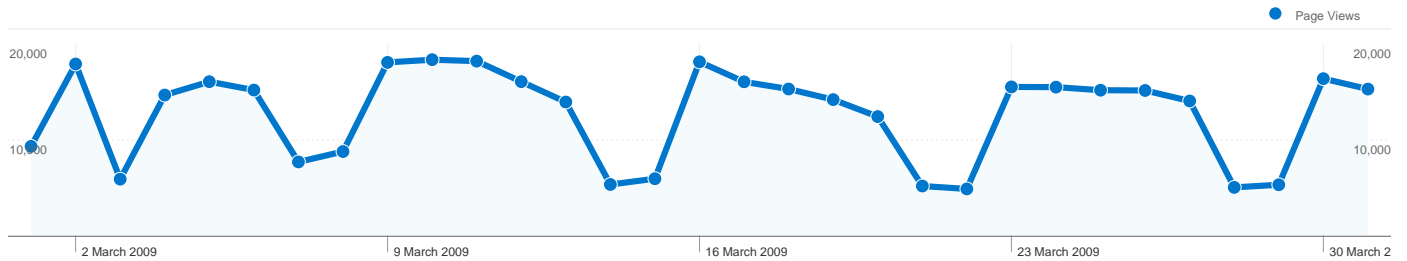

1,023 pages were viewed a total of 396,141 times

Content Performance

Page Views 396,141 % of Site Total: 100.00%	Unique Page Views 287,030 % of Site Total: 100.00%	Avg. Time on Page 00:00:41 Site Avg: 00:00:41 (0.00%)	Bounce Rate 29.63% Site Avg: 29.63% (0.00%)	% Exit 20.71% Site Avg: 20.71% (0.00%)	$ Index £0.00 Site Avg: £0.00 (0.00%)

Page	Page Views	Unique Page Views	Avg. Time on Page	Bounce Rate	% Exit	$ Index
/index/	269,511	191,152	00:00:36	28.98%	18.09%	£0.00
/exlinks/	44,366	34,783	00:01:38	46.36%	39.33%	£0.00
/downloads/	12,109	11,094	00:00:13	7.69%	5.14%	£0.00
/tolbooth/	9,156	6,204	00:00:36	31.98%	21.53%	£0.00
/kidscorner/	6,983	4,606	00:00:36	48.01%	14.35%	£0.00
/jobs	6,038	4,617	00:00:26	4.53%	16.56%	£0.00
/news/	4,978	4,378	00:00:59	63.55%	27.76%	£0.00
/ahevents/	3,652	2,470	00:00:17	15.38%	6.96%	£0.00
/games_-_baby_sit_robin	3,272	2,386	00:01:54	53.57%	62.26%	£0.00
/text/	2,064	1,721	00:00:52	57.02%	40.65%	£0.00

1 - 10 of 1,023