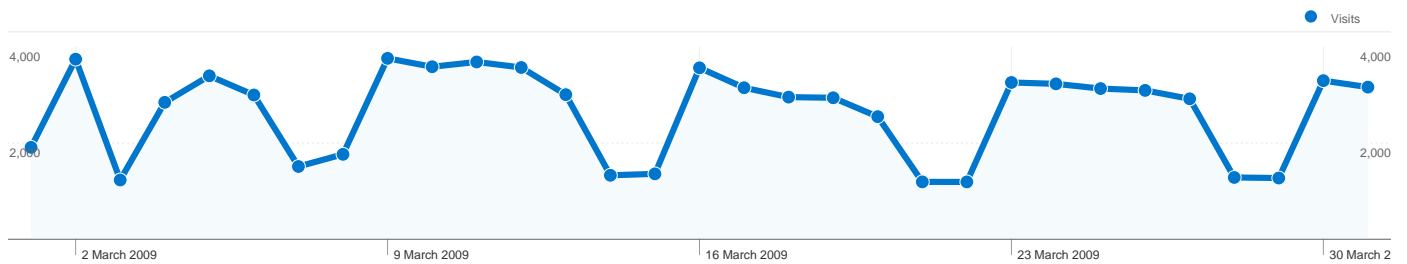

All traffic sources sent a total of 82,042 visits

12.88% Direct Traffic

27.69% Referring Sites

59.43% Search Engines

- **Search Engines**
  48,756.00 (59.43%)
- **Referring Sites**
  22,718.00 (27.69%)
- **Direct Traffic**
  10,568.00 (12.88%)

Top Traffic Sources

Sources	Visits	% visits	Keywords	Visits	% visits
google (organic)	41,117	50.12%	stirling council	14,464	29.67%
(direct) ((none))	10,568	12.88%	babysitting games	1,812	3.72%
web.stirling.gov.uk (referral)	9,260	11.29%	stirling	1,408	2.89%
dogpages.org.uk (referral)	3,076	3.75%	stirling council jobs	840	1.72%
yahoo (organic)	2,575	3.14%	stirling council vacancies	840	1.72%