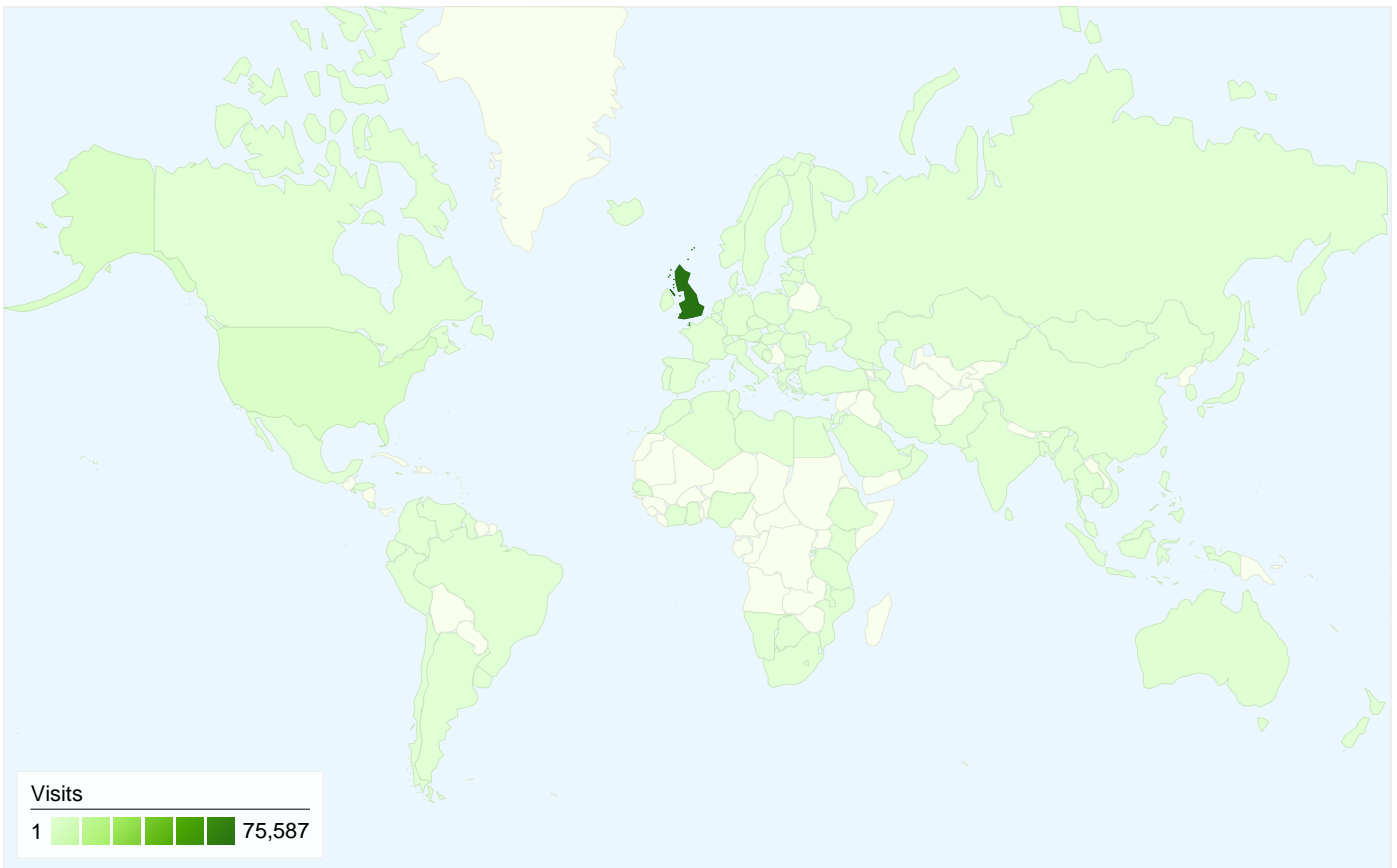

**All traffic sources sent a total of 82,042 visits**

 **12.88%** Direct Traffic

 **27.69%** Referring Sites

 **59.43%** Search Engines

- **Search Engines**  
48,756.00 (59.43%)
- **Referring Sites**  
22,718.00 (27.69%)
- **Direct Traffic**  
10,568.00 (12.88%)

**82,042 visits came from 128 countries/territories**

Site Usage

Visits	Pages/Visit	Avg. Time on Site	% New Visits	Bounce Rate	
<b>82,042</b> % of Site Total: 100.00%	<b>4.83</b> Site Avg: 4.83 (0.00%)	<b>00:02:38</b> Site Avg: 00:02:38 (0.00%)	<b>43.81%</b> Site Avg: 43.77% (0.09%)	<b>29.63%</b> Site Avg: 29.63% (0.00%)	
Country/Territory	Visits	Pages/Visit	Avg. Time on Site	% New Visits	Bounce Rate
United Kingdom	<b>75,587</b>	4.96	00:02:38	40.26%	27.48%
United States	<b>2,940</b>	2.99	00:03:34	86.97%	56.90%
Australia	<b>484</b>	3.28	00:02:03	87.60%	53.31%
Canada	<b>353</b>	4.06	00:02:17	83.85%	49.01%
Ireland	<b>251</b>	3.29	00:01:38	84.86%	68.13%
Germany	<b>245</b>	6.01	00:02:40	71.02%	40.82%
France	<b>215</b>	3.42	00:01:50	78.60%	52.09%
Spain	<b>182</b>	4.67	00:02:54	82.42%	48.90%
Netherlands	<b>146</b>	3.38	00:01:26	83.56%	43.15%
Italy	<b>116</b>	3.64	00:02:16	75.86%	38.79%