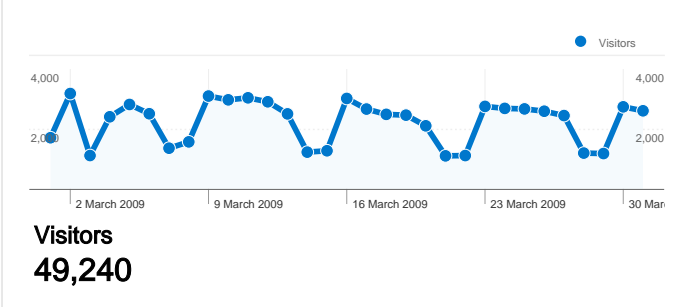

**Site Usage**

**82,042** Visits

**29.63%** Bounce Rate

**396,141** Page Views

**00:02:38** Avg. Time on Site

**4.83** Pages/Visit

**43.77%** % New Visits

**Visitors Overview**

## 49,240 people visited this site

**82,042** Visits

**49,240** Absolute Unique Visitors

**396,141** Page Views

**4.83** Average Page Views

**00:02:38** Time on Site

**29.63%** Bounce Rate

**43.77%** New Visits

1 - 10 of 128

**Pages on this site were viewed a total of 396,141 times**

 **396,141** Page Views

 **287,030** Unique Views

 **29.63%** Bounce Rate

Page	Page Views	Unique Page Views	Avg. Time on Page	Bounce Rate	% Exit	\$ Index
/index/	269,511	191,152	00:00:36	28.98%	18.09%	£0.00
/exlinks/	44,366	34,783	00:01:38	46.36%	39.33%	£0.00
/downloads/	12,109	11,094	00:00:13	7.69%	5.14%	£0.00
/tolbooth/	9,156	6,204	00:00:36	31.98%	21.53%	£0.00
/kidscorner/	6,983	4,606	00:00:36	48.01%	14.35%	£0.00
/jobs	6,038	4,617	00:00:26	4.53%	16.56%	£0.00
/news/	4,978	4,378	00:00:59	63.55%	27.76%	£0.00
/ahevents/	3,652	2,470	00:00:17	15.38%	6.96%	£0.00
/games_-_baby_sit_robin	3,272	2,386	00:01:54	53.57%	62.26%	£0.00
/text/	2,064	1,721	00:00:52	57.02%	40.65%	£0.00