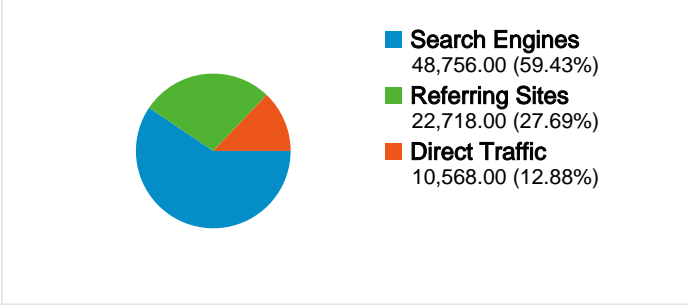

Traffic Sources Overview

Content Overview

Pages	Page Views	% Page Views
/index/	40,628	10.26%
/index/council/jobs/jobvacanci	30,914	7.80%
/exlinks/undefined/undefined	12,741	3.22%
/exlinks/stirling.myjobscotland.	10,621	2.68%
/jobs	6,038	1.52%

Top Content

Page	Page Views	% visits
/index/	40,628	10.26%
/index/council/jobs/jobvacanci	30,914	7.80%
/exlinks/undefined/undefined	12,741	3.22%
/exlinks/stirling.myjobscotland.	10,621	2.68%
/jobs	6,038	1.52%

Content Drilldown

Page	Page Views	% visits
/index/	269,511	68.03%
/exlinks/	44,366	11.20%
/downloads/	12,109	3.06%
/tolbooth/	9,156	2.31%
/kidscorner/	6,983	1.76%