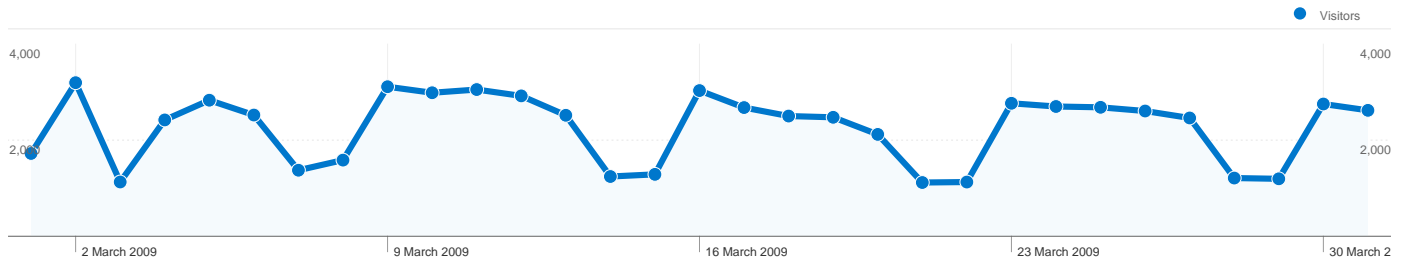

**Site Usage**

**82,042** Visits

**29.63%** Bounce Rate

**396,141** Page Views

**00:02:38** Avg. Time on Site

**4.83** Pages/Visit

**43.77%** % New Visits

**Visitors Overview**

## 49,240 people visited this site

**82,042** Visits

**49,240** Absolute Unique Visitors

**396,141** Page Views

**4.83** Average Page Views

**00:02:38** Time on Site

**29.63%** Bounce Rate

**43.77%** New Visits

1 - 10 of 27,316

**1,023 pages were viewed a total of 396,141 times**

**Content Performance**

<b>Page Views</b> <b>396,141</b> % of Site Total: <b>100.00%</b>	<b>Unique Page Views</b> <b>287,030</b> % of Site Total: <b>100.00%</b>	<b>Avg. Time on Page</b> <b>00:00:41</b> Site Avg: <b>00:00:41 (0.00%)</b>	<b>Bounce Rate</b> <b>29.63%</b> Site Avg: <b>29.63% (0.00%)</b>	<b>% Exit</b> <b>20.71%</b> Site Avg: <b>20.71% (0.00%)</b>	<b>\$ Index</b> <b>£0.00</b> Site Avg: <b>£0.00 (0.00%)</b>
---	--	---	---	--	--

Page	Page Views	Unique Page Views	Avg. Time on Page	Bounce Rate	% Exit	\$ Index
/index/	269,511	191,152	00:00:36	28.98%	18.09%	£0.00
/exlinks/	44,366	34,783	00:01:38	46.36%	39.33%	£0.00
/downloads/	12,109	11,094	00:00:13	7.69%	5.14%	£0.00
/tolbooth/	9,156	6,204	00:00:36	31.98%	21.53%	£0.00
/kidscorner/	6,983	4,606	00:00:36	48.01%	14.35%	£0.00
/jobs	6,038	4,617	00:00:26	4.53%	16.56%	£0.00
/news/	4,978	4,378	00:00:59	63.55%	27.76%	£0.00
/ahevents/	3,652	2,470	00:00:17	15.38%	6.96%	£0.00
/games_-_baby_sit_robin	3,272	2,386	00:01:54	53.57%	62.26%	£0.00
/text/	2,064	1,721	00:00:52	57.02%	40.65%	£0.00