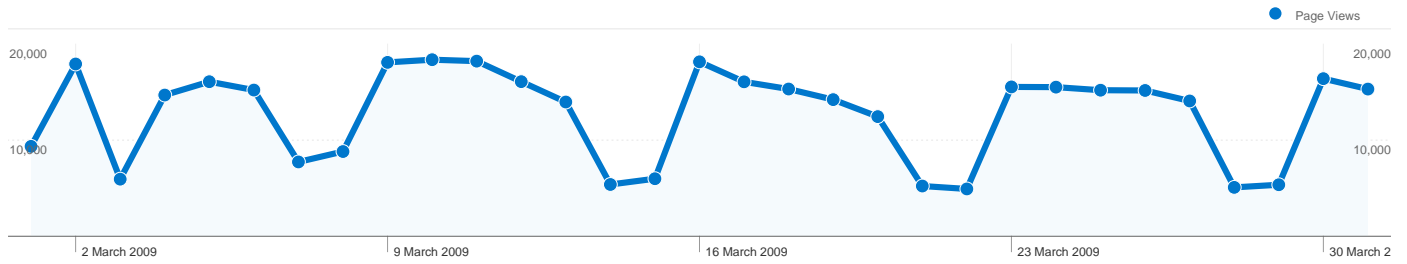

## 49,240 people visited this site

**82,042** Visits

**49,240** Absolute Unique Visitors

**396,141** Page Views

**4.83** Average Page Views

**00:02:38** Time on Site

**29.63%** Bounce Rate

**43.77%** New Visits

### Top Traffic Sources

Sources	Visits	% visits	Keywords	Visits	% visits
google (organic)	41,117	50.12%	stirling council	14,464	29.67%
(direct) ((none))	10,568	12.88%	babysitting games	1,812	3.72%
web.stirling.gov.uk (referral)	9,260	11.29%	stirling	1,408	2.89%
dogpages.org.uk (referral)	3,076	3.75%	stirling council jobs	840	1.72%
yahoo (organic)	2,575	3.14%	stirling council vacancies	840	1.72%

**82,042 visits came from 128 countries/territories**

Site Usage

Visits	Pages/Visit	Avg. Time on Site	% New Visits	Bounce Rate	
<b>82,042</b> % of Site Total: 100.00%	<b>4.83</b> Site Avg: 4.83 (0.00%)	<b>00:02:38</b> Site Avg: 00:02:38 (0.00%)	<b>43.81%</b> Site Avg: 43.77% (0.09%)	<b>29.63%</b> Site Avg: 29.63% (0.00%)	
Country/Territory	Visits	Pages/Visit	Avg. Time on Site	% New Visits	Bounce Rate
United Kingdom	<b>75,587</b>	4.96	00:02:38	40.26%	27.48%
United States	<b>2,940</b>	2.99	00:03:34	86.97%	56.90%
Australia	<b>484</b>	3.28	00:02:03	87.60%	53.31%
Canada	<b>353</b>	4.06	00:02:17	83.85%	49.01%
Ireland	<b>251</b>	3.29	00:01:38	84.86%	68.13%
Germany	<b>245</b>	6.01	00:02:40	71.02%	40.82%
France	<b>215</b>	3.42	00:01:50	78.60%	52.09%
Spain	<b>182</b>	4.67	00:02:54	82.42%	48.90%
Netherlands	<b>146</b>	3.38	00:01:26	83.56%	43.15%
Italy	<b>116</b>	3.64	00:02:16	75.86%	38.79%

1 - 10 of 128

**Pages on this site were viewed a total of 396,141 times**

 **396,141** Page Views

 **287,030** Unique Views

 **29.63%** Bounce Rate