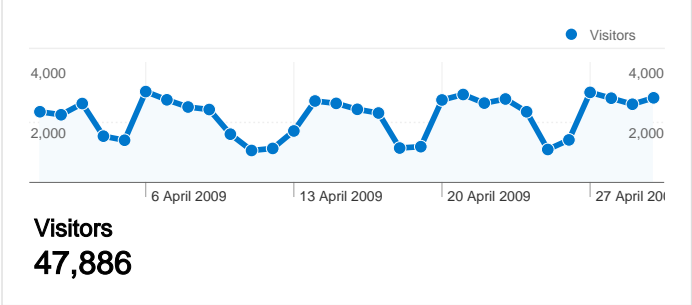

Site Usage

76,185 Visits

33.59% Bounce Rate

346,855 Page Views

00:02:24 Avg. Time on Site

4.55 Pages/Visit

44.95% % New Visits

Visitors Overview

Content Drilldown

Page	Page Views	% visits
/index/	236,473	68.18%
/exlinks/	31,153	8.98%
/downloads/	10,870	3.13%
/tolbooth/	9,667	2.79%
/news/	6,477	1.87%

47,886 people visited this site

76,185 Visits

47,886 Absolute Unique Visitors

All traffic sources sent a total of 76,185 visits

-  **13.08%** Direct Traffic
-  **26.69%** Referring Sites
-  **60.23%** Search Engines

- **Search Engines**
45,890.00 (60.23%)
- **Referring Sites**
20,333.00 (26.69%)
- **Direct Traffic**
9,962.00 (13.08%)

1 - 10 of 25,753

885 pages were viewed a total of 346,855 times

Content Performance

Page	Page Views	Unique Page Views	Avg. Time on Page	Bounce Rate	% Exit	\$ Index
/index/	236,473	172,219	00:00:35	32.14%	19.85%	£0.00
/exlinks/	31,153	25,087	00:01:39	48.57%	37.80%	£0.00
/downloads/	10,870	9,889	00:00:13	0.00%	4.46%	£0.00
/tolbooth/	9,667	6,695	00:00:35	35.94%	18.82%	£0.00
/news/	6,477	5,814	00:01:10	67.50%	42.66%	£0.00
/kidscorner/	4,803	3,324	00:00:40	54.19%	19.07%	£0.00
/text/	4,061	3,516	00:00:58	55.11%	43.39%	£0.00
/changingroom/	3,565	2,590	00:00:41	62.48%	29.37%	£0.00
/jobs	2,789	2,080	00:00:20	4.17%	21.30%	£0.00
/ahevents/	2,672	1,846	00:00:19	10.53%	9.43%	£0.00