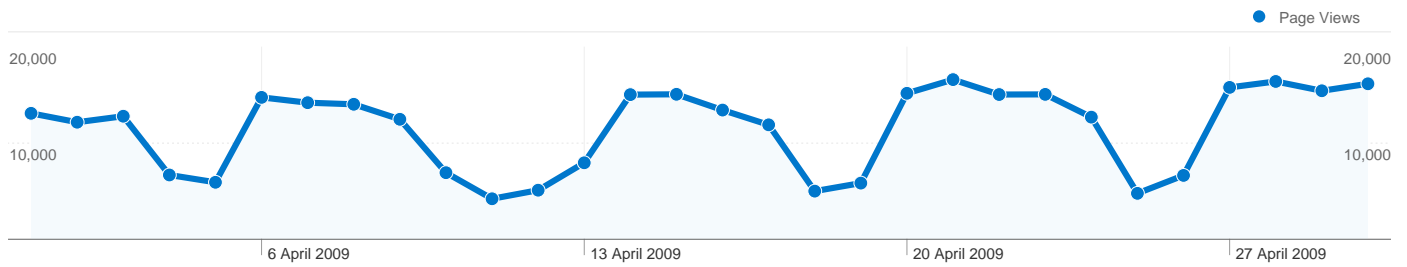

Pages on this site were viewed a total of 346,855 times

346,855 Page Views

257,221 Unique Views

33.59% Bounce Rate

Top Content

Pages	Page Views	% Page Views
/index/	37,301	10.75%
/index/council/jobs/jobvacancies/	17,850	5.15%
/exlinks/undefined/undefined	11,604	3.35%
/exlinks/www.myjobscotland.gov.uk/fe/tpl_scottishportal01.asp	5,201	1.50%
/index/services_homepage/environmentalhealth/animals-	4,537	1.31%