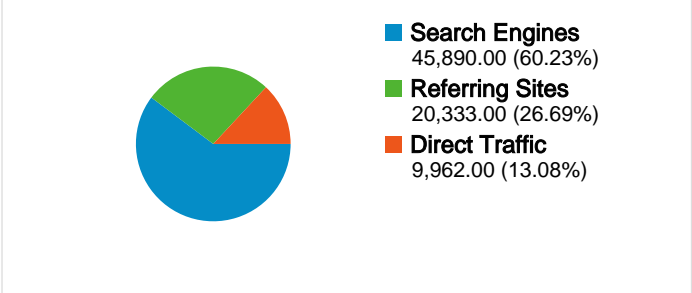

Traffic Sources Overview

Content Overview

Pages	Page Views	% Page Views
/index/	37,301	10.75%
/index/council/jobs/jobvacanci	17,850	5.15%
/exlinks/undefined/undefined	11,604	3.35%
/exlinks/www.myjobscotland.g	5,201	1.50%
/index/services_homepage/en	4,537	1.31%

Top Content

Page	Page Views	% visits
/index/	37,301	10.75%
/index/council/jobs/jobvacanci	17,850	5.15%
/exlinks/undefined/undefined	11,604	3.35%
/exlinks/www.myjobscotland.g	5,201	1.50%
/index/services_homepage/en	4,537	1.31%

Content Drilldown

Page	Page Views	% visits
/index/	236,473	68.18%
/exlinks/	31,153	8.98%
/downloads/	10,870	3.13%
/tolbooth/	9,667	2.79%
/news/	6,477	1.87%