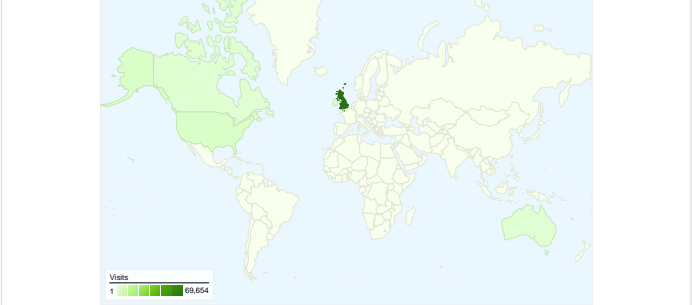

Site Usage

76,185 Visits

33.59% Bounce Rate

346,855 Page Views

00:02:24 Avg. Time on Site

4.55 Pages/Visit

44.95% % New Visits

Visitors Overview

Map Overlay world

Traffic Sources Overview

Content Overview

Pages	Page Views	% Page Views
/index/	37,301	10.75%
/index/council/jobs/jobvacanci	17,850	5.15%
/exlinks/undefined/undefined	11,604	3.35%
/exlinks/www.myjobscotland.g	5,201	1.50%
/index/services_homepage/en	4,537	1.31%

All traffic sources sent a total of 76,185 visits

-  **13.08%** Direct Traffic
-  **26.69%** Referring Sites
-  **60.23%** Search Engines

- **Search Engines**
45,890.00 (60.23%)
- **Referring Sites**
20,333.00 (26.69%)
- **Direct Traffic**
9,962.00 (13.08%)