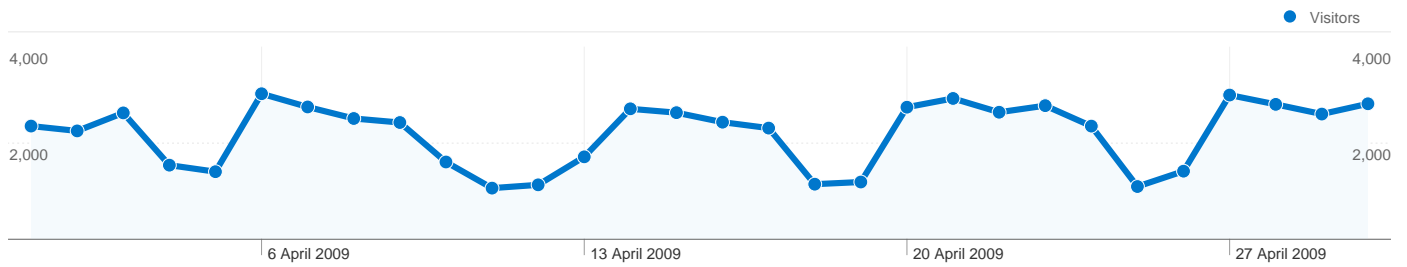

Site Usage

76,185 Visits

33.59% Bounce Rate

346,855 Page Views

00:02:24 Avg. Time on Site

4.55 Pages/Visit

44.95% % New Visits

Visitors Overview

Content Drilldown

Page	Page Views	% visits
/index/	236,473	68.18%
/exlinks/	31,153	8.98%
/downloads/	10,870	3.13%
/tolbooth/	9,667	2.79%
/news/	6,477	1.87%

47,886 people visited this site

76,185 Visits

47,886 Absolute Unique Visitors

All traffic sources sent a total of 76,185 visits

-  **13.08%** Direct Traffic
-  **26.69%** Referring Sites
-  **60.23%** Search Engines

- **Search Engines**
45,890.00 (60.23%)
- **Referring Sites**
20,333.00 (26.69%)
- **Direct Traffic**
9,962.00 (13.08%)

1 - 10 of 25,753

885 pages were viewed a total of 346,855 times

Content Performance

Page	Page Views	Unique Page Views	Avg. Time on Page	Bounce Rate	% Exit	\$ Index
/index/	236,473	172,219	00:00:35	32.14%	19.85%	£0.00
/exlinks/	31,153	25,087	00:01:39	48.57%	37.80%	£0.00
/downloads/	10,870	9,889	00:00:13	0.00%	4.46%	£0.00
/tolbooth/	9,667	6,695	00:00:35	35.94%	18.82%	£0.00
/news/	6,477	5,814	00:01:10	67.50%	42.66%	£0.00
/kidscorner/	4,803	3,324	00:00:40	54.19%	19.07%	£0.00
/text/	4,061	3,516	00:00:58	55.11%	43.39%	£0.00
/changingroom/	3,565	2,590	00:00:41	62.48%	29.37%	£0.00
/jobs	2,789	2,080	00:00:20	4.17%	21.30%	£0.00
/ahevents/	2,672	1,846	00:00:19	10.53%	9.43%	£0.00