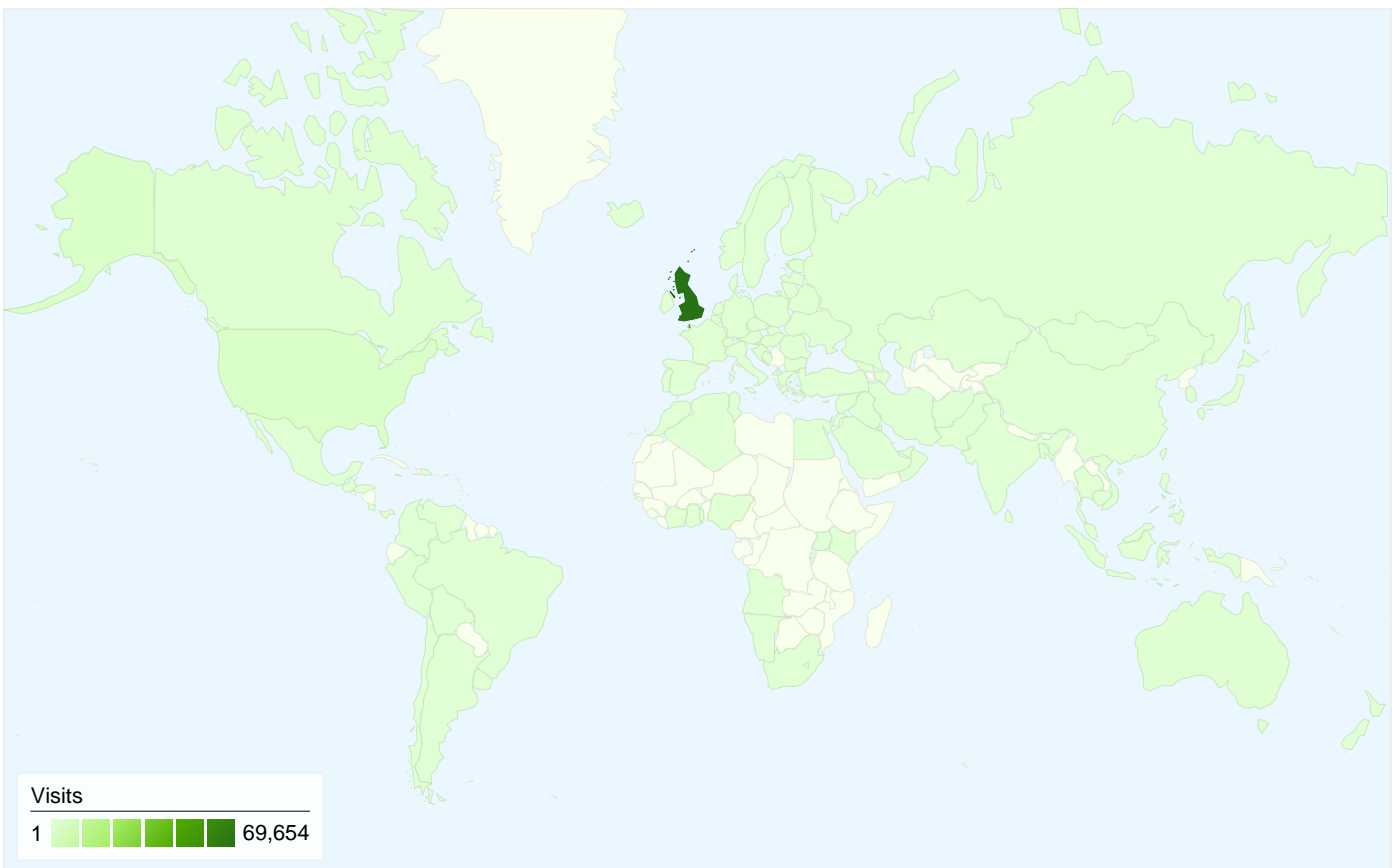

76,185 visits came from 129 countries/territories

Site Usage

Visits	Pages/Visit	Avg. Time on Site	% New Visits	Bounce Rate	
76,185 % of Site Total: 100.00%	4.55 Site Avg: 4.55 (0.00%)	00:02:24 Site Avg: 00:02:24 (0.00%)	44.97% Site Avg: 44.95% (0.04%)	33.59% Site Avg: 33.59% (0.00%)	
Country/Territory	Visits	Pages/Visit	Avg. Time on Site	% New Visits	Bounce Rate
United Kingdom	69,654	4.69	00:02:28	41.22%	31.49%
United States	2,612	2.87	00:01:39	85.87%	56.47%
Australia	473	2.98	00:02:14	84.57%	51.59%
Canada	400	2.93	00:01:38	85.50%	56.00%
Ireland	319	2.43	00:01:05	85.27%	69.91%
Germany	297	4.35	00:01:49	77.78%	42.42%
France	232	2.64	00:01:19	84.48%	60.78%
Spain	167	3.87	00:01:49	84.43%	46.11%
Netherlands	124	4.76	00:01:50	74.19%	46.77%
Italy	120	3.50	00:01:23	75.00%	51.67%

1 - 10 of 129