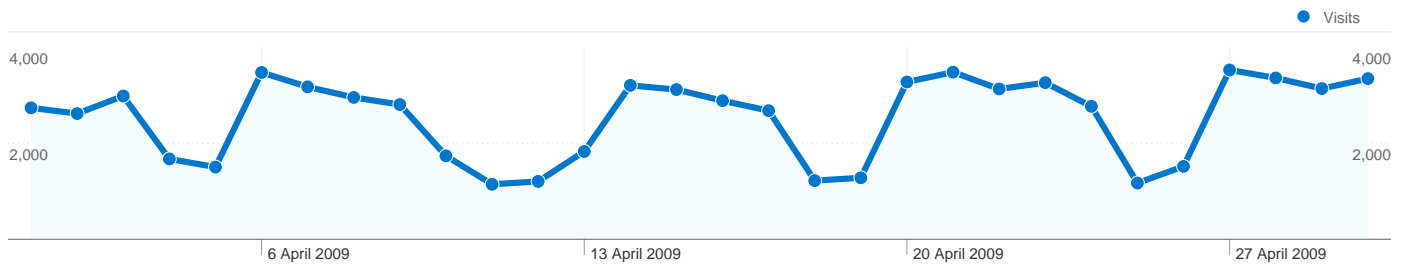

Site Usage

76,185 Visits

33.59% Bounce Rate

346,855 Page Views

00:02:24 Avg. Time on Site

4.55 Pages/Visit

44.95% % New Visits

Visitors Overview

Content Drilldown

Page	Page Views	% visits
/index/	236,473	68.18%
/exlinks/	31,153	8.98%
/downloads/	10,870	3.13%
/tolbooth/	9,667	2.79%
/news/	6,477	1.87%

47,886 people visited this site

76,185 Visits

47,886 Absolute Unique Visitors

346,855 Page Views

4.55 Average Page Views

00:02:24 Time on Site

33.59% Bounce Rate

44.95% New Visits

Technical Profile

Browser	Visits	% visits	Connection Speed	Visits	% visits
Internet Explorer	61,659	80.93%	DSL	31,080	40.80%
Firefox	10,673	14.01%	Unknown	17,969	23.59%
Safari	2,491	3.27%	T1	16,546	21.72%
Chrome	662	0.87%	Cable	8,024	10.53%
Opera	278	0.36%	OC3	1,478	1.94%

All traffic sources sent a total of 76,185 visits

-  **13.08%** Direct Traffic
-  **26.69%** Referring Sites
-  **60.23%** Search Engines

- **Search Engines**
45,890.00 (60.23%)
- **Referring Sites**
20,333.00 (26.69%)
- **Direct Traffic**
9,962.00 (13.08%)