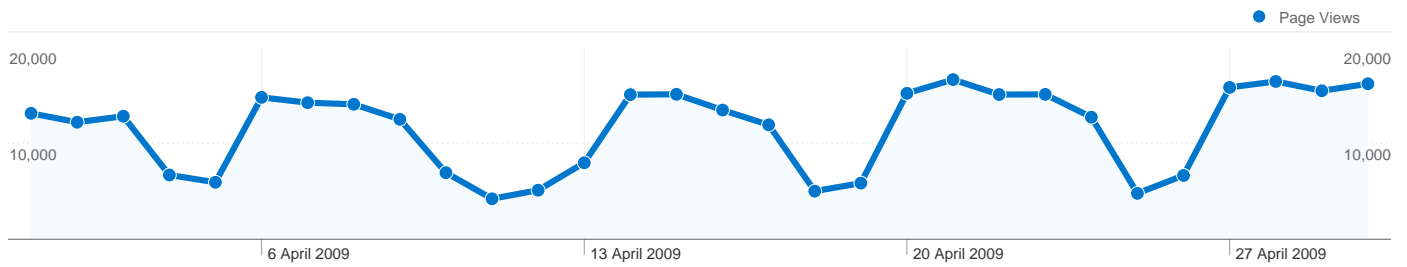

1 - 10 of 129

Pages on this site were viewed a total of 346,855 times

346,855 Page Views

257,221 Unique Views

33.59% Bounce Rate

Top Content

Pages	Page Views	% Page Views
/index/	37,301	10.75%
/index/council/jobs/jobvacancies/	17,850	5.15%
/exlinks/undefined/undefined	11,604	3.35%
/exlinks/www.myjobscotland.gov.uk/fe/tpl_scottishportal01.asp	5,201	1.50%
/index/services_homepage/environmentalhealth/animals-	4,537	1.31%

25,753 pages were viewed a total of 346,855 times

Content Performance

Page	Page Views	Unique Page Views	Avg. Time on Page	Bounce Rate	% Exit	\$ Index
/index/	37,301	28,500	00:00:36	23.72%	25.51%	£0.00
/index/council/jobs/jobvacancies/	17,850	12,246	00:01:01	48.99%	38.98%	£0.00
/exlinks/undefined/undefined	11,604	9,323	00:02:07	52.17%	43.66%	£0.00
/exlinks/www.myjobscotland.gov.uk/fe/tp_l_scottishportal01.asp	5,201	3,352	00:01:01	46.67%	30.46%	£0.00
/index/services_homepage/environmentalhealth/animals-page/dog-shelter/	4,537	3,300	00:00:29	15.77%	30.06%	£0.00
/index/services/	4,002	3,055	00:00:18	7.12%	4.87%	£0.00
/index/services/environmentalhealth/animals-page/purchasedogs/ourdogs/	3,675	3,058	00:00:32	62.04%	45.58%	£0.00
/index/services/az/	3,331	2,516	00:00:07	1.59%	2.82%	£0.00
/index/leisure/	2,917	2,029	00:00:51	41.18%	32.05%	£0.00
/jobs	2,789	2,080	00:00:20	4.17%	21.30%	£0.00