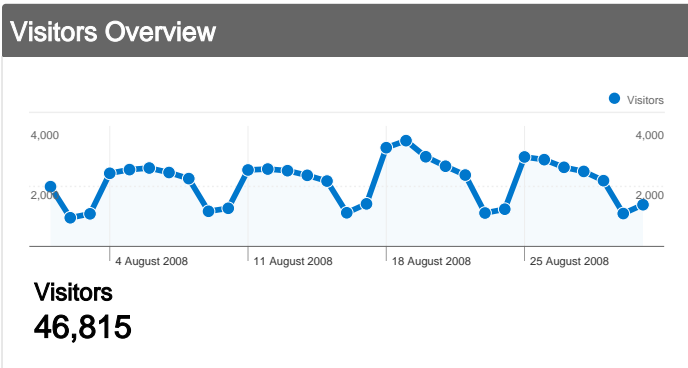

Site Usage

77,900 Visits

25.42% Bounce Rate

456,396 Page Views

00:02:42 Avg. Time on Site

5.86 Pages/Visit

43.18% % New Visits

Content Overview

46,815 people visited this site

 **77,900 Visits**

 **46,815 Absolute Unique Visitors**

 **456,396 Page Views**

 **5.86 Average Page Views**

 **00:02:42 Time on Site**

 **25.42% Bounce Rate**

 **43.22% New Visits**

All traffic sources sent a total of 77,900 visits

-  **13.11%** Direct Traffic
-  **27.52%** Referring Sites
-  **59.37%** Search Engines

Top Traffic Sources

Sources	Visits	% visits
google (organic)	38,314	49.18%
(direct) ((none))	10,214	13.11%
web.stirling.gov.uk (referral)	9,416	12.09%
dogpages.org.uk (referral)	3,146	4.04%
yahoo (organic)	2,805	3.60%

Site Usage

Country/Territory	Visits	Pages/Visit	Avg. Time on Site	% New Visits	Bounce Rate
United Kingdom	71,601	6.07	00:02:46	39.56%	22.94%
United States	2,663	3.22	00:01:52	85.92%	52.84%
Australia	415	3.48	00:02:13	86.51%	53.73%
Canada	385	3.54	00:02:09	86.75%	55.06%
Germany	301	4.19	00:01:50	80.40%	50.17%
Spain	206	4.42	00:03:05	74.27%	49.03%
Ireland	189	3.37	00:01:27	88.36%	63.49%
France	187	3.51	00:01:17	83.96%	56.68%
India	162	3.50	00:02:50	84.57%	48.77%
Netherlands	119	3.94	00:02:00	73.11%	44.54%