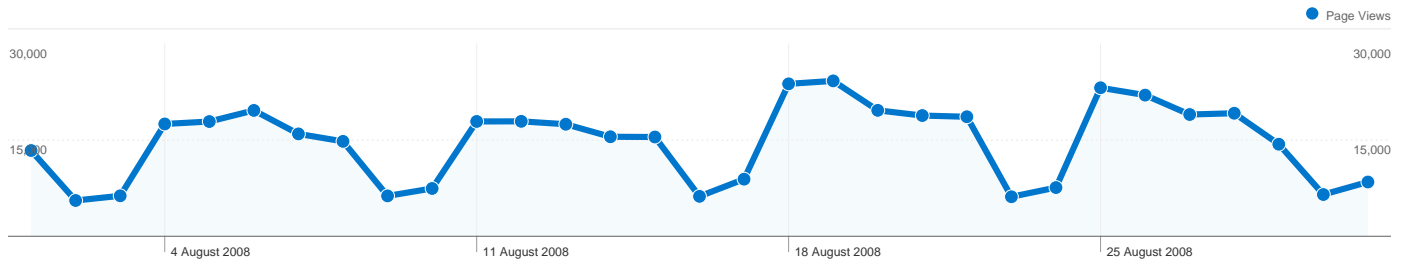

1 - 10 of 128

Pages on this site were viewed a total of 456,396 times

 **456,396** Page Views

 **328,435** Unique Views

 **25.42%** Bounce Rate

Top Content

Pages	Page Views	% Page Views
/index/	40,890	8.96%
/index/council/jobs/jobvacancies/	24,502	5.37%
/index/council/jobs/jobvacancies/slot1=4191&slot2=4324&slot3=	18,512	4.06%
/exlinks/undefined/undefined	15,269	3.35%
/index/council/jobs/jobvacancies/slot1=4191&slot2=4324&slot3=	7,232	1.58%

29,791 URLs were viewed a total of 456,396 times

Content Performance

Page Views	Unique Page Views	Time on Page	Bounce Rate	% Exit	\$ Index	
456,396 % of Site Total: 100.00%	328,435 % of Site Total: 100.00%	00:00:33 Site Avg: 00:00:33 (0.00%)	25.42% Site Avg: 25.42% (0.00%)	17.07% Site Avg: 17.07% (0.00%)	£0.00 Site Avg: £0.00 (0.00%)	
URL	Page Views	Unique Page Views	Time on Page	Bounce Rate	% Exit	\$ Index
/index/	40,890	30,632	00:00:31	15.60%	19.35%	£0.00
/index/council/jobs/jobvacancies/	24,502	15,112	00:00:19	4.77%	7.52%	£0.00
/index/council/jobs/jobvacancies/slot1=4191&slot2=4324&slot3=4348&slot4=137614&page=2	18,512	12,123	00:00:18	25.83%	15.11%	£0.00
/exlinks/undefined/undefined	15,269	11,925	00:01:50	47.06%	37.15%	£0.00
/index/council/jobs/jobvacancies/slot1=4191&slot2=4324&slot3=4348&slot4=137614&page=3	7,232	6,215	00:00:26	20.00%	42.44%	£0.00
/index/council_homepage/jobs/jobvacancies/	5,562	3,428	00:00:19	12.63%	16.92%	£0.00
/index/services_homepage/environmentalhealth/animals-page/dog-shelter/	4,860	3,224	00:00:31	16.36%	30.19%	£0.00
/index/services/environmentalhealth/animals-page/purchasedogs/ourdogs/	4,715	3,516	00:00:49	75.97%	39.98%	£0.00
/index/services/az/	4,260	3,185	00:00:08	2.17%	2.49%	£0.00
/index/council_homepage/jobs/jobvacancies/slot1=4191&slot2=4324&slot3=4348&slot4=137614&page=2	4,205	2,503	00:00:18	23.08%	13.44%	£0.00