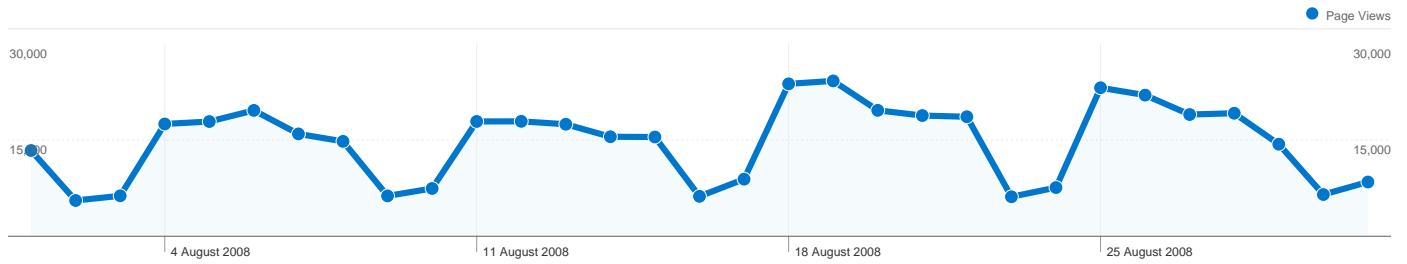

Pages on this site were viewed a total of 456,396 times

456,396 Page Views

328,435 Unique Views

25.42% Bounce Rate

Top Content

Pages	Page Views	% Page Views
/index/	40,890	8.96%
/index/council/jobs/jobvacancies/	24,502	5.37%
/index/council/jobs/jobvacancies/slot1=4191&slot2=4324&slot3=	18,512	4.06%
/exlinks/undefined/undefined	15,269	3.35%
/index/council/jobs/jobvacancies/slot1=4191&slot2=4324&slot3=	7,232	1.58%