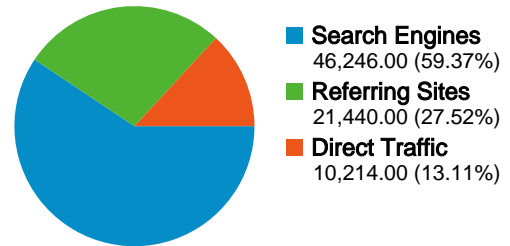

46,815 people visited this site

 **77,900 Visits**

 **46,815 Absolute Unique Visitors**

 **456,396 Page Views**

 **5.86 Average Page Views**

 **00:02:42 Time on Site**

 **25.42% Bounce Rate**

 **43.22% New Visits**

All traffic sources sent a total of 77,900 visits

-  **13.11%** Direct Traffic
-  **27.52%** Referring Sites
-  **59.37%** Search Engines

Top Traffic Sources

Sources	Visits	% visits
google (organic)	38,314	49.18%
(direct) ((none))	10,214	13.11%
web.stirling.gov.uk (referral)	9,416	12.09%
dogpages.org.uk (referral)	3,146	4.04%
yahoo (organic)	2,805	3.60%