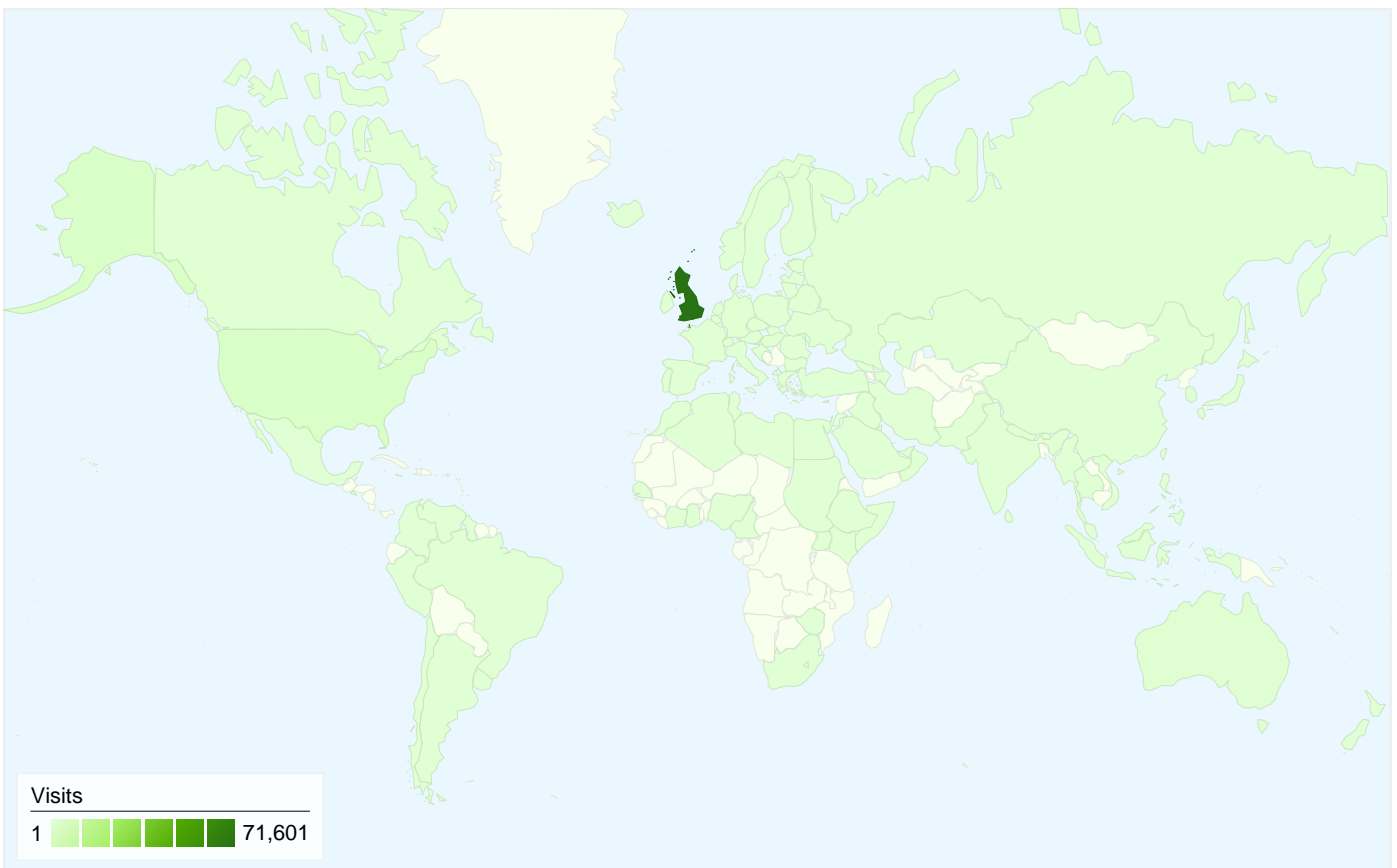

77,900 visits came from 128 countries/territories

Site Usage

Country/Territory	Visits	Pages/Visit	Avg. Time on Site	% New Visits	Bounce Rate
United Kingdom	71,601	6.07	00:02:46	39.56%	22.94%
United States	2,663	3.22	00:01:52	85.92%	52.84%
Australia	415	3.48	00:02:13	86.51%	53.73%
Canada	385	3.54	00:02:09	86.75%	55.06%
Germany	301	4.19	00:01:50	80.40%	50.17%
Spain	206	4.42	00:03:05	74.27%	49.03%
Ireland	189	3.37	00:01:27	88.36%	63.49%
France	187	3.51	00:01:17	83.96%	56.68%
India	162	3.50	00:02:50	84.57%	48.77%
Netherlands	119	3.94	00:02:00	73.11%	44.54%

1 - 10 of 128