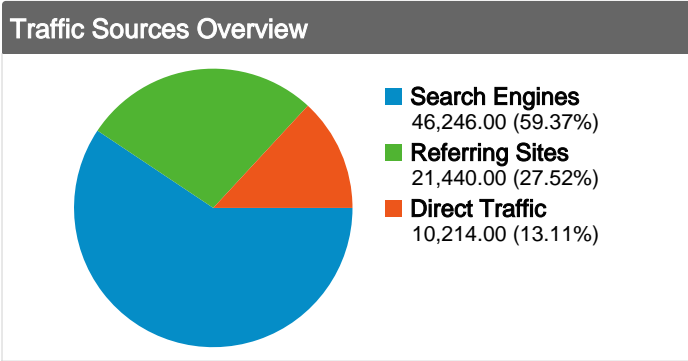

Site Usage

77,900 Visits

25.42% Bounce Rate

456,396 Page Views

00:02:42 Avg. Time on Site

5.86 Pages/Visit

43.18% % New Visits

Content Overview

46,815 people visited this site

 **77,900 Visits**

 **46,815 Absolute Unique Visitors**

 **456,396 Page Views**

 **5.86 Average Page Views**

 **00:02:42 Time on Site**

 **25.42% Bounce Rate**

 **43.22% New Visits**

All traffic sources sent a total of 77,900 visits

-  **13.11%** Direct Traffic
-  **27.52%** Referring Sites
-  **59.37%** Search Engines

Top Traffic Sources

Sources	Visits	% visits
google (organic)	38,314	49.18%
(direct) ((none))	10,214	13.11%
web.stirling.gov.uk (referral)	9,416	12.09%
dogpages.org.uk (referral)	3,146	4.04%
yahoo (organic)	2,805	3.60%

Site Usage

Country/Territory	Visits	Pages/Visit	Avg. Time on Site	% New Visits	Bounce Rate
United Kingdom	71,601	6.07	00:02:46	39.56%	22.94%
United States	2,663	3.22	00:01:52	85.92%	52.84%
Australia	415	3.48	00:02:13	86.51%	53.73%
Canada	385	3.54	00:02:09	86.75%	55.06%
Germany	301	4.19	00:01:50	80.40%	50.17%
Spain	206	4.42	00:03:05	74.27%	49.03%
Ireland	189	3.37	00:01:27	88.36%	63.49%
France	187	3.51	00:01:17	83.96%	56.68%
India	162	3.50	00:02:50	84.57%	48.77%
Netherlands	119	3.94	00:02:00	73.11%	44.54%