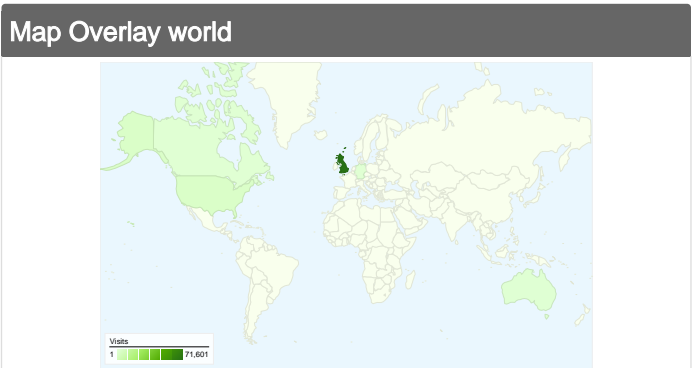

Site Usage

77,900 Visits

25.42% Bounce Rate

456,396 Page Views

00:02:42 Avg. Time on Site

5.86 Pages/Visit

43.18% % New Visits

Content Overview

46,815 people visited this site

 **77,900 Visits**

 **46,815 Absolute Unique Visitors**

 **456,396 Page Views**

 **5.86 Average Page Views**

 **00:02:42 Time on Site**

 **25.42% Bounce Rate**

 **43.22% New Visits**

All traffic sources sent a total of 77,900 visits

-  **13.11%** Direct Traffic
-  **27.52%** Referring Sites
-  **59.37%** Search Engines

Top Traffic Sources

Sources	Visits	% visits
google (organic)	38,314	49.18%
(direct) ((none))	10,214	13.11%
web.stirling.gov.uk (referral)	9,416	12.09%
dogpages.org.uk (referral)	3,146	4.04%
yahoo (organic)	2,805	3.60%