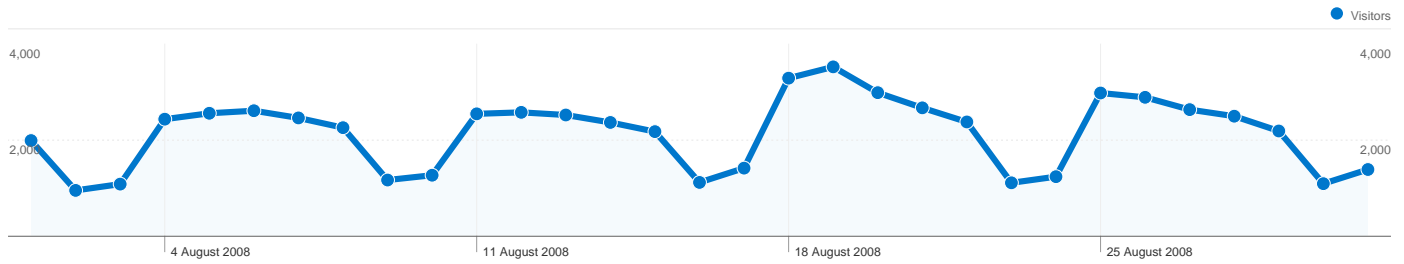

Site Usage

77,900 Visits

25.42% Bounce Rate

456,396 Page Views

00:02:42 Avg. Time on Site

5.86 Pages/Visit

43.18% % New Visits

Content Overview

46,815 people visited this site

 **77,900 Visits**

 **46,815 Absolute Unique Visitors**

 **456,396 Page Views**

 **5.86 Average Page Views**

 **00:02:42 Time on Site**

 **25.42% Bounce Rate**

 **43.22% New Visits**

All traffic sources sent a total of 77,900 visits

-  **13.11%** Direct Traffic
-  **27.52%** Referring Sites
-  **59.37%** Search Engines

Top Traffic Sources

Sources	Visits	% visits
google (organic)	38,314	49.18%
(direct) ((none))	10,214	13.11%
web.stirling.gov.uk (referral)	9,416	12.09%
dogpages.org.uk (referral)	3,146	4.04%
yahoo (organic)	2,805	3.60%

Site Usage

Country/Territory	Visits	Pages/Visit	Avg. Time on Site	% New Visits	Bounce Rate
United Kingdom	71,601	6.07	00:02:46	39.56%	22.94%
United States	2,663	3.22	00:01:52	85.92%	52.84%
Australia	415	3.48	00:02:13	86.51%	53.73%
Canada	385	3.54	00:02:09	86.75%	55.06%
Germany	301	4.19	00:01:50	80.40%	50.17%
Spain	206	4.42	00:03:05	74.27%	49.03%
Ireland	189	3.37	00:01:27	88.36%	63.49%
France	187	3.51	00:01:17	83.96%	56.68%
India	162	3.50	00:02:50	84.57%	48.77%
Netherlands	119	3.94	00:02:00	73.11%	44.54%