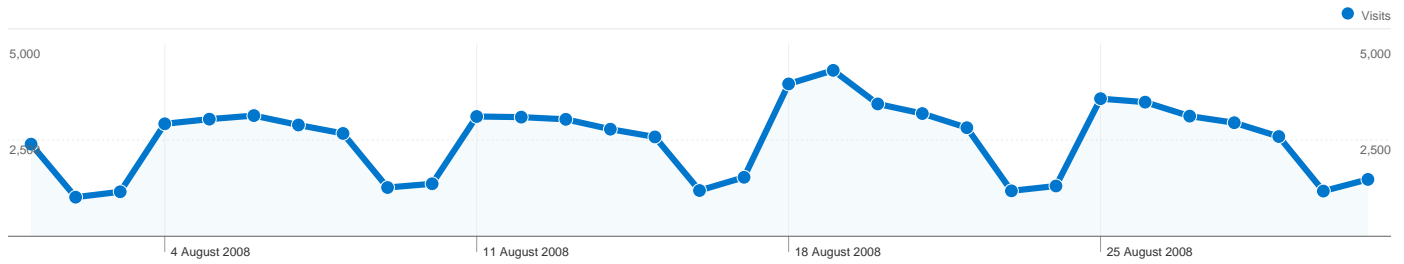

All traffic sources sent a total of 77,900 visits

- **13.11%** Direct Traffic
- **27.52%** Referring Sites
- **59.37%** Search Engines