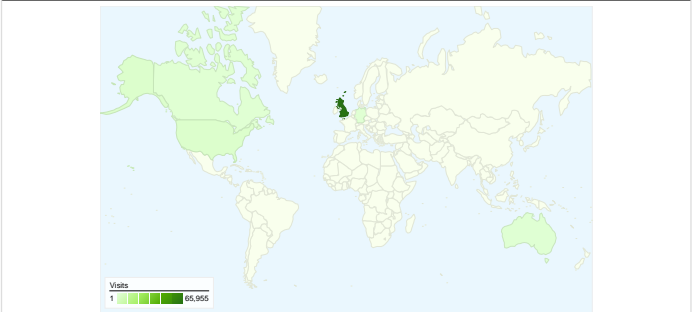

Map Overlay world