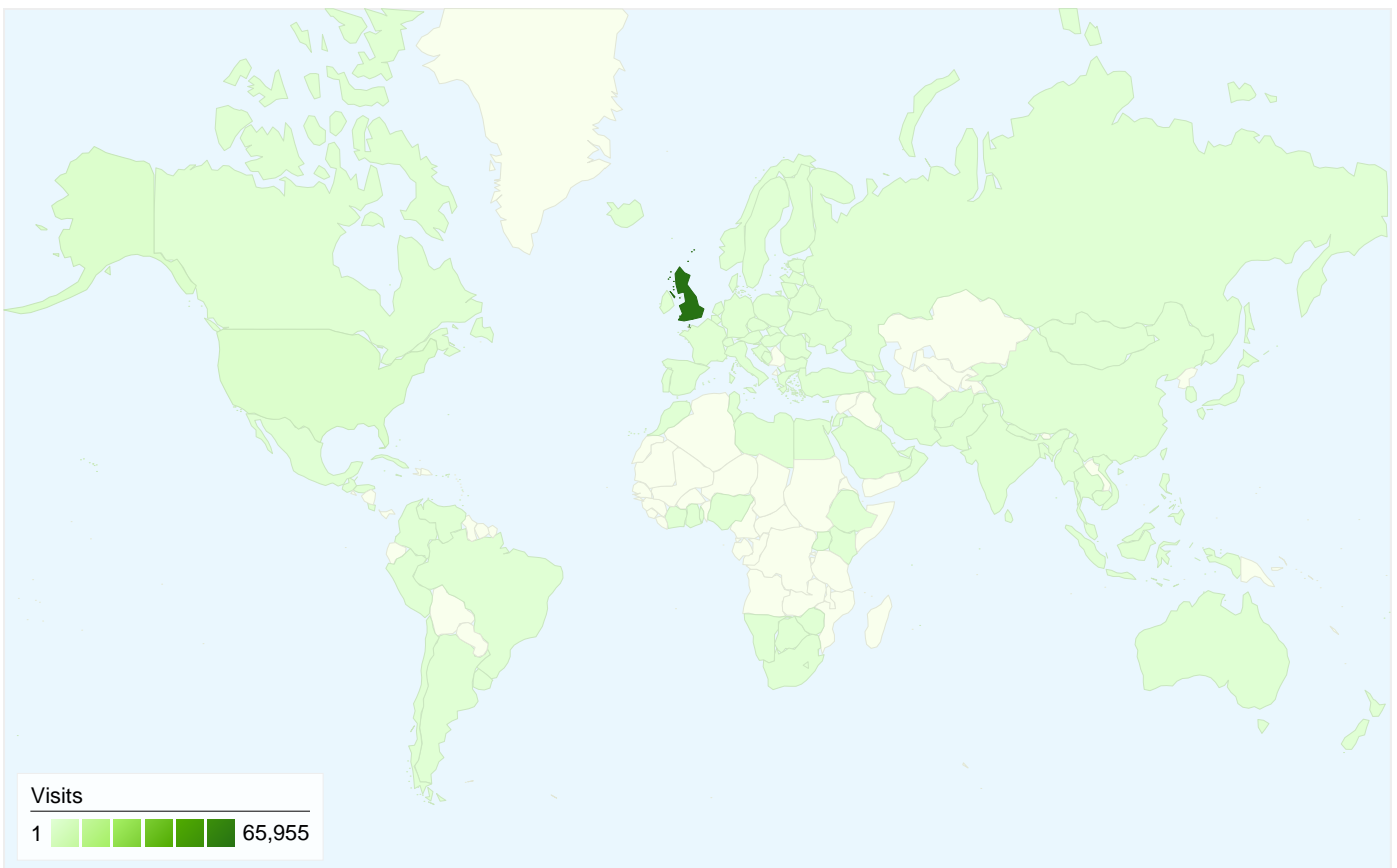

**42,895 people visited this site**

**71,017 Visits**

**42,895 Absolute Unique Visitors**

**429,268 Page Views**

**6.04 Average Page Views**

**00:02:49 Time on Site**

**26.58% Bounce Rate**

**42.89% New Visits**

All traffic sources sent a total of 71,017 visits

-  **13.42%** Direct Traffic
-  **27.77%** Referring Sites
-  **58.82%** Search Engines

**71,017 visits came from 132 countries/territories**

Site Usage

Country/Territory	Visits	Pages/Visit	Avg. Time on Site	% New Visits	Bounce Rate
United Kingdom	65,955	6.23	00:02:53	39.66%	24.38%
United States	1,599	3.43	00:01:45	83.49%	56.22%
Australia	380	4.74	00:02:38	88.16%	49.74%
Canada	363	5.27	00:02:43	82.92%	54.55%
Germany	275	4.37	00:01:59	78.55%	49.82%
France	222	3.41	00:01:34	86.04%	55.41%
Ireland	209	3.55	00:01:57	82.30%	61.72%
Spain	185	3.99	00:01:48	85.41%	55.14%
India	156	3.22	00:02:26	88.46%	55.13%
Italy	117	2.78	00:01:10	88.89%	54.70%