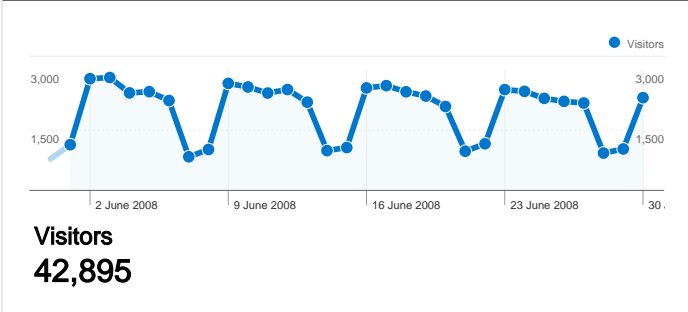

### Site Usage

**71,017** Visits

**26.58%** Bounce Rate

**429,268** Page Views

**00:02:49** Avg. Time on Site

**6.04** Pages/Visit

**42.87%** % New Visits

### Visitors Overview

All traffic sources sent a total of 71,017 visits

-  **13.42%** Direct Traffic
-  **27.77%** Referring Sites
-  **58.82%** Search Engines

1 - 10 of 132

**Pages on this site were viewed a total of 429,268 times**

**429,268** Page Views

**310,651** Unique Views

**26.58%** Bounce Rate