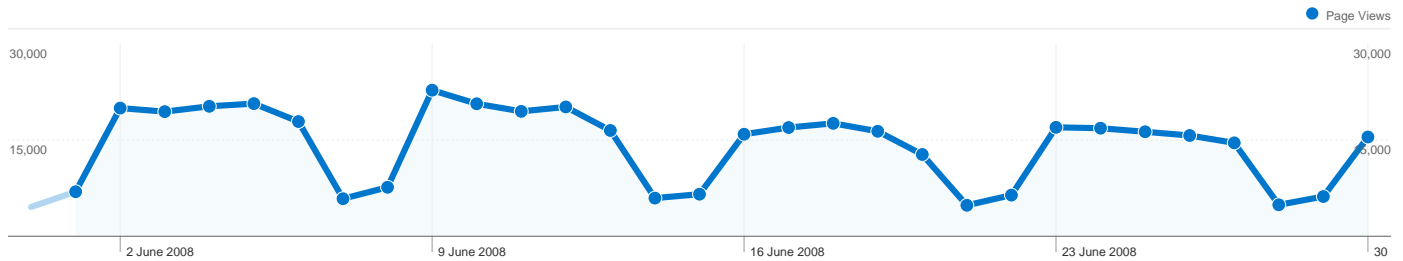

**42,895 people visited this site**

**71,017 Visits**

**42,895 Absolute Unique Visitors**

**429,268 Page Views**

**6.04 Average Page Views**

**00:02:49 Time on Site**

**26.58% Bounce Rate**

**42.89% New Visits**

**71,017 visits came from 132 countries/territories**

Site Usage

Country/Territory	Visits	Pages/Visit	Avg. Time on Site	% New Visits	Bounce Rate
United Kingdom	65,955	6.23	00:02:53	39.66%	24.38%
United States	1,599	3.43	00:01:45	83.49%	56.22%
Australia	380	4.74	00:02:38	88.16%	49.74%
Canada	363	5.27	00:02:43	82.92%	54.55%
Germany	275	4.37	00:01:59	78.55%	49.82%
France	222	3.41	00:01:34	86.04%	55.41%
Ireland	209	3.55	00:01:57	82.30%	61.72%
Spain	185	3.99	00:01:48	85.41%	55.14%
India	156	3.22	00:02:26	88.46%	55.13%
Italy	117	2.78	00:01:10	88.89%	54.70%

1 - 10 of 132

**Pages on this site were viewed a total of 429,268 times**

**429,268** Page Views

**310,651** Unique Views

**26.58%** Bounce Rate

## Top Content

Pages	Page Views	% Page Views
/index/	36,826	8.58%
/index/council/jobs/jobvacancies/	22,104	5.15%
/index/council/jobs/jobvacancies/slot1=4191&slot2=4324&slot3=	16,364	3.81%
/exlinks/undefined/undefined	11,192	2.61%
/index/council/jobs/jobvacancies/slot1=4191&slot2=4324&slot3=	7,898	1.84%