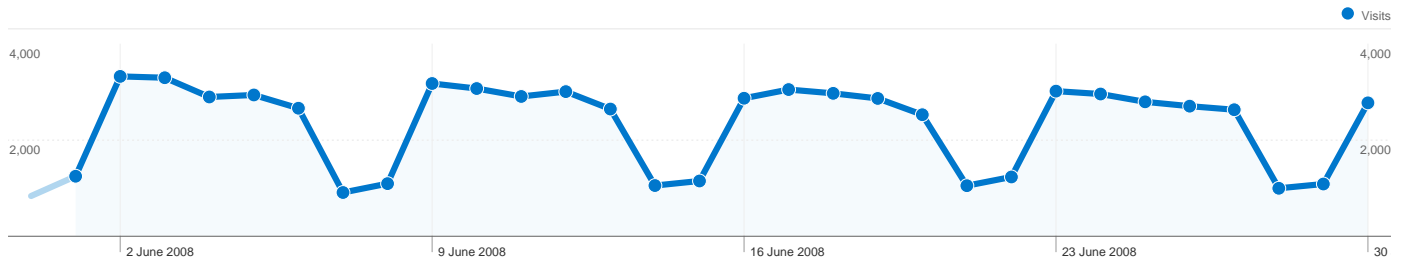

### Site Usage

**71,017** Visits

**26.58%** Bounce Rate

**429,268** Page Views

**00:02:49** Avg. Time on Site

**6.04** Pages/Visit

**42.87%** % New Visits

**42,895 people visited this site**

**71,017 Visits**

**42,895 Absolute Unique Visitors**

**429,268 Page Views**

**6.04 Average Page Views**

**00:02:49 Time on Site**

**26.58% Bounce Rate**

**42.89% New Visits**

All traffic sources sent a total of 71,017 visits

-  **13.42%** Direct Traffic
-  **27.77%** Referring Sites
-  **58.82%** Search Engines