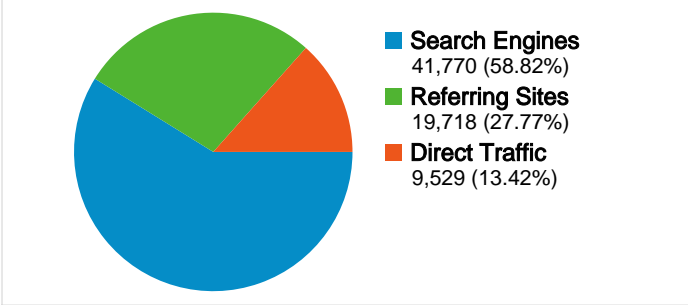

Traffic Sources Overview

Content Overview

Pages	Page Views	% Page Views
/index/	36,826	8.58%
/index/council/jobs/jobvacanci	22,104	5.15%
/index/council/jobs/jobvacanci	16,364	3.81%
/exlinks/undefined/undefined	11,192	2.61%
/index/council/jobs/jobvacanci	7,898	1.84%

Top Content

URL	Page Views	% visits
/index/	36,826	8.58%
/index/council/jobs/jobvacanci	22,104	5.15%
/index/council/jobs/jobvacanci	16,364	3.81%
/exlinks/undefined/undefined	11,192	2.61%
/index/council/jobs/jobvacanci	7,898	1.84%