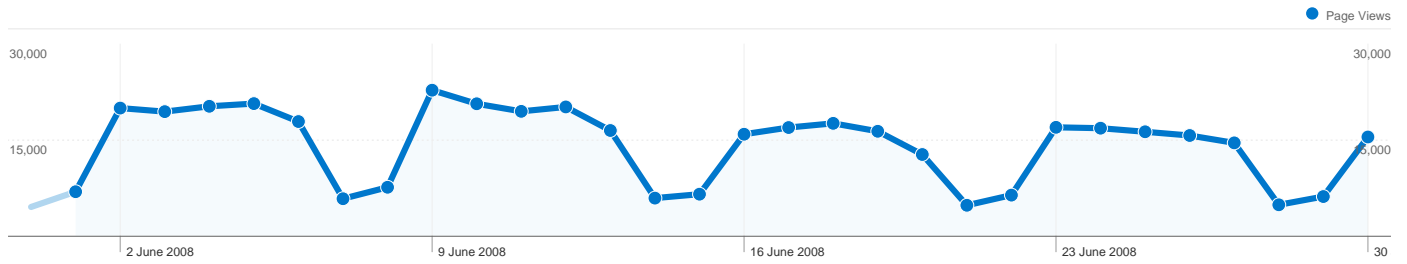

**42,895 people visited this site**

**71,017 Visits**

**42,895 Absolute Unique Visitors**

**429,268 Page Views**

**6.04 Average Page Views**

**00:02:49 Time on Site**

**26.58% Bounce Rate**

**42.89% New Visits**

All traffic sources sent a total of 71,017 visits

-  **13.42%** Direct Traffic
-  **27.77%** Referring Sites
-  **58.82%** Search Engines

**71,017 visits came from 132 countries/territories**

Site Usage

Country/Territory	Visits	Pages/Visit	Avg. Time on Site	% New Visits	Bounce Rate
United Kingdom	65,955	6.23	00:02:53	39.66%	24.38%
United States	1,599	3.43	00:01:45	83.49%	56.22%
Australia	380	4.74	00:02:38	88.16%	49.74%
Canada	363	5.27	00:02:43	82.92%	54.55%
Germany	275	4.37	00:01:59	78.55%	49.82%
France	222	3.41	00:01:34	86.04%	55.41%
Ireland	209	3.55	00:01:57	82.30%	61.72%
Spain	185	3.99	00:01:48	85.41%	55.14%
India	156	3.22	00:02:26	88.46%	55.13%
Italy	117	2.78	00:01:10	88.89%	54.70%

1 - 10 of 132

**Pages on this site were viewed a total of 429,268 times**

**429,268** Page Views

**310,651** Unique Views

**26.58%** Bounce Rate