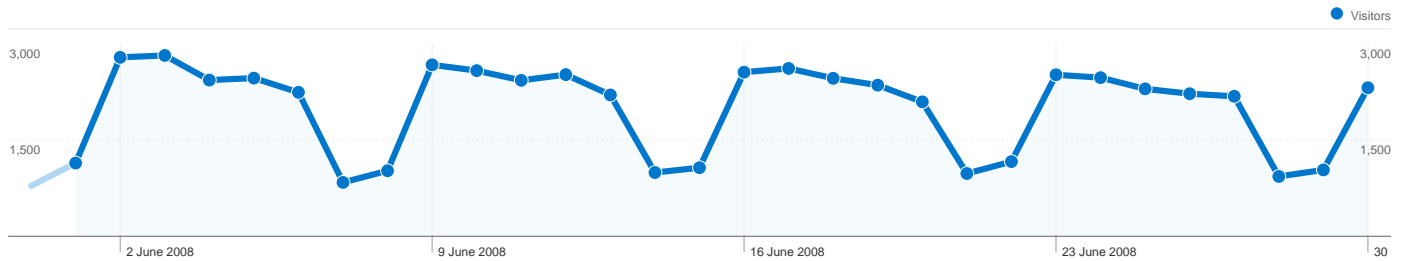

### Site Usage

**71,017** Visits

**26.58%** Bounce Rate

**429,268** Page Views

**00:02:49** Avg. Time on Site

**6.04** Pages/Visit

**42.87%** % New Visits

### Traffic Sources Overview

**42,895 people visited this site**

**71,017 Visits**

**42,895 Absolute Unique Visitors**

**429,268 Page Views**

**6.04 Average Page Views**

**00:02:49 Time on Site**

**26.58% Bounce Rate**

**42.89% New Visits**

All traffic sources sent a total of 71,017 visits

-  **13.42%** Direct Traffic
-  **27.77%** Referring Sites
-  **58.82%** Search Engines