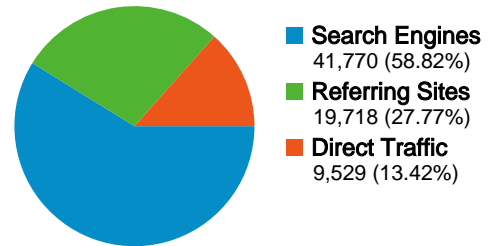

**42,895 people visited this site**

**71,017 Visits**

**42,895 Absolute Unique Visitors**

**429,268 Page Views**

**6.04 Average Page Views**

**00:02:49 Time on Site**

**26.58% Bounce Rate**

**42.89% New Visits**

All traffic sources sent a total of 71,017 visits

-  **13.42%** Direct Traffic
-  **27.77%** Referring Sites
-  **58.82%** Search Engines