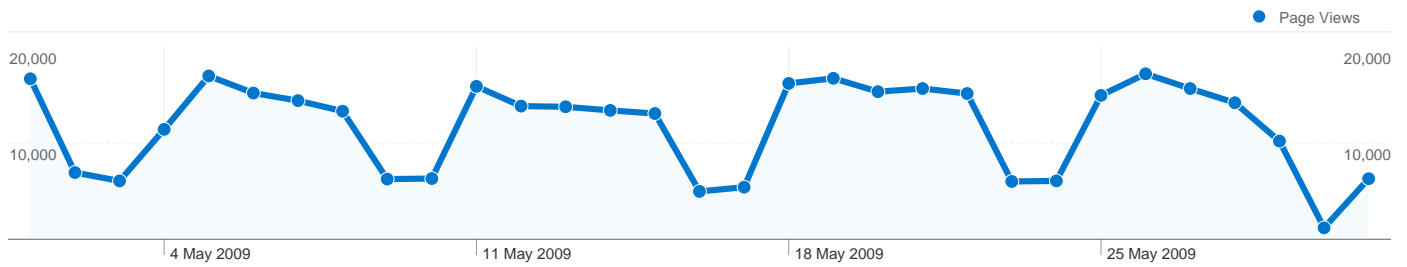

980 pages were viewed a total of 365,375 times

Content Performance

Page Views 365,375 % of Site Total: 100.00%	Unique Page Views 268,459 % of Site Total: 100.00%	Avg. Time on Page 00:00:42 Site Avg: 00:00:42 (0.00%)	Bounce Rate 32.24% Site Avg: 32.24% (0.00%)	% Exit 21.57% Site Avg: 21.57% (0.00%)	$ Index £0.00 Site Avg: £0.00 (0.00%)	
Page	Page Views	Unique Page Views	Avg. Time on Page	Bounce Rate	% Exit	$ Index
/index/	250,738	179,976	00:00:37	30.00%	19.10%	£0.00
/exlinks/	36,950	29,059	00:01:36	41.77%	36.63%	£0.00
/downloads/	12,503	11,498	00:00:12	0.00%	4.61%	£0.00
/tolbooth/	8,013	5,763	00:00:37	31.24%	20.69%	£0.00
/news/	7,533	6,822	00:01:12	82.06%	48.72%	£0.00
/jobs	5,997	4,275	00:00:25	4.20%	21.64%	£0.00
/kidscorner/	3,554	2,457	00:00:40	53.81%	20.68%	£0.00
/changingroom/	2,448	1,701	00:00:41	63.60%	30.27%	£0.00
/text/	2,434	2,107	00:01:08	77.10%	54.77%	£0.00
/ahevents/	2,273	1,653	00:00:15	7.14%	9.28%	£0.00

1 - 10 of 980