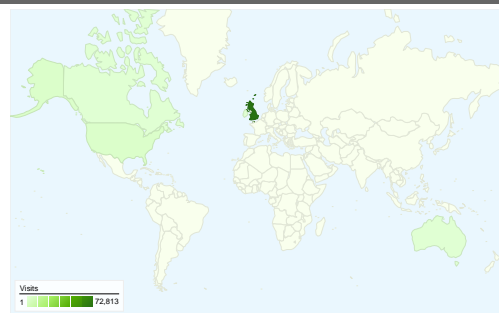

### Site Usage

**78,804** Visits

**32.24%** Bounce Rate

**365,375** Page Views

**00:02:32** Avg. Time on Site

**4.64** Pages/Visit

**43.93%** % New Visits

### Visitors Overview

**Visitors**  
**48,776**

### Map Overlay world

All traffic sources sent a total of 78,804 visits

-  **14.12%** Direct Traffic
-  **29.82%** Referring Sites
-  **56.07%** Search Engines

- **Search Engines**  
44,183.00 (56.07%)
- **Referring Sites**  
23,497.00 (29.82%)
- **Direct Traffic**  
11,124.00 (14.12%)