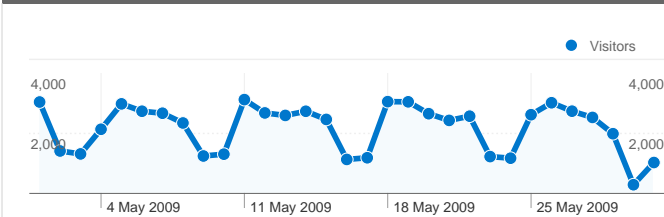

### Site Usage

**78,804** Visits

**32.24%** Bounce Rate

**365,375** Page Views

**00:02:32** Avg. Time on Site

**4.64** Pages/Visit

**43.93%** % New Visits

### Visitors Overview

**Visitors**  
**48,776**

1 - 10 of 125

**Pages on this site were viewed a total of 365,375 times**

 **365,375** Page Views

 **268,459** Unique Views

 **32.24%** Bounce Rate

1 - 10 of 26,112

**980 pages were viewed a total of 365,375 times**

**Content Performance**

<b>Page Views</b> <b>365,375</b> % of Site Total: 100.00%	<b>Unique Page Views</b> <b>268,459</b> % of Site Total: 100.00%	<b>Avg. Time on Page</b> <b>00:00:42</b> Site Avg: 00:00:42 (0.00%)	<b>Bounce Rate</b> <b>32.24%</b> Site Avg: 32.24% (0.00%)	<b>% Exit</b> <b>21.57%</b> Site Avg: 21.57% (0.00%)	<b>\$ Index</b> <b>£0.00</b> Site Avg: £0.00 (0.00%)	
Page	Page Views	Unique Page Views	Avg. Time on Page	Bounce Rate	% Exit	\$ Index
/index/	250,738	179,976	00:00:37	30.00%	19.10%	£0.00
/exlinks/	36,950	29,059	00:01:36	41.77%	36.63%	£0.00
/downloads/	12,503	11,498	00:00:12	0.00%	4.61%	£0.00
/tolbooth/	8,013	5,763	00:00:37	31.24%	20.69%	£0.00
/news/	7,533	6,822	00:01:12	82.06%	48.72%	£0.00
/jobs	5,997	4,275	00:00:25	4.20%	21.64%	£0.00
/kidscorner/	3,554	2,457	00:00:40	53.81%	20.68%	£0.00
/changingroom/	2,448	1,701	00:00:41	63.60%	30.27%	£0.00
/text/	2,434	2,107	00:01:08	77.10%	54.77%	£0.00
/ahevents/	2,273	1,653	00:00:15	7.14%	9.28%	£0.00