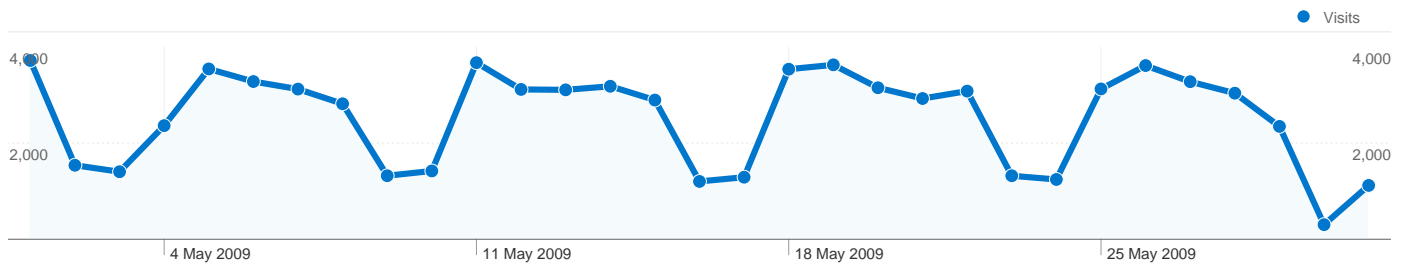

All traffic sources sent a total of 78,804 visits

- **14.12%** Direct Traffic
- **29.82%** Referring Sites
- **56.07%** Search Engines

- **Search Engines**
  44,183.00 (56.07%)
- **Referring Sites**
  23,497.00 (29.82%)
- **Direct Traffic**
  11,124.00 (14.12%)

Top Traffic Sources

Sources	Visits	% visits
google (organic)	36,989	46.94%
(direct) ((none))	11,124	14.12%
web.stirling.gov.uk (referral)	9,467	12.01%
yahoo (organic)	2,612	3.31%
dogpages.org.uk (referral)	2,588	3.28%

Keywords	Visits	% visits
stirling council	12,536	28.37%
stirling	1,103	2.50%
stirling council vacancies	1,084	2.45%
stirling council jobs	747	1.69%
the peak stirling	688	1.56%