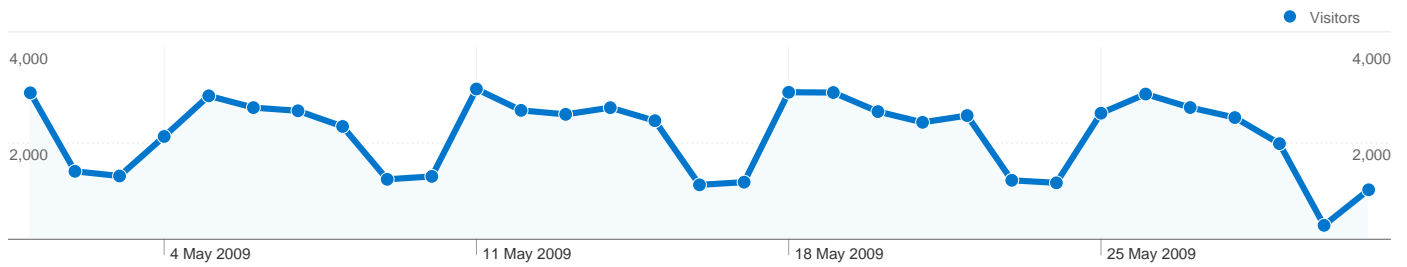

48,776 people visited this site

78,804 Visits

48,776 Absolute Unique Visitors

365,375 Page Views

4.64 Average Page Views

00:02:32 Time on Site

32.24% Bounce Rate

43.93% New Visits

Technical Profile

Browser	Visits	% visits	Connection Speed	Visits	% visits
Internet Explorer	63,801	80.96%	DSL	30,404	38.58%
Firefox	10,667	13.54%	T1	19,372	24.58%
Safari	2,688	3.41%	Unknown	18,269	23.18%
Chrome	870	1.10%	Cable	8,086	10.26%
Mozilla	309	0.39%	OC3	1,437	1.82%