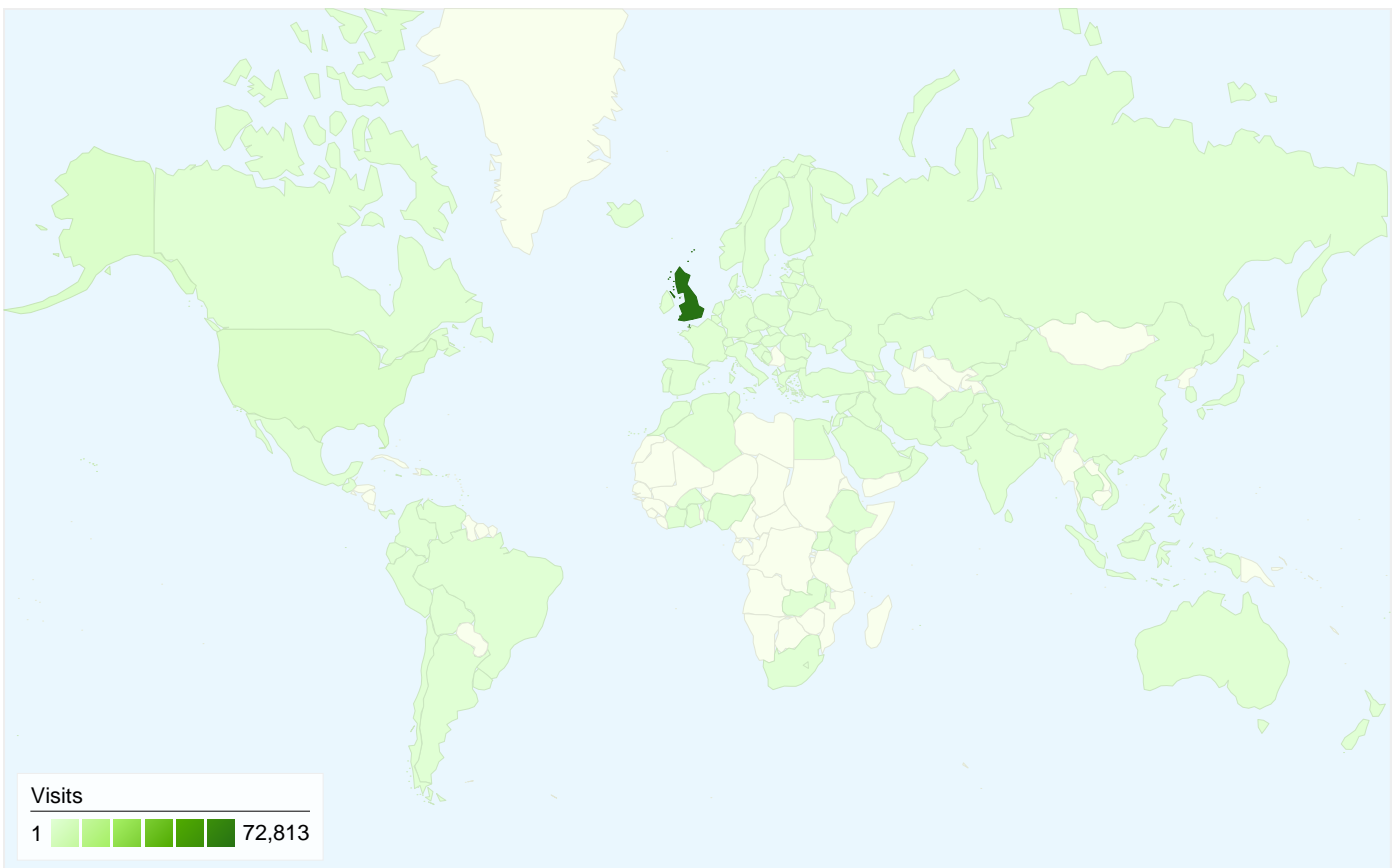

78,804 visits came from 125 countries/territories

Site Usage

Country/Territory	Visits	Pages/Visit	Avg. Time on Site	% New Visits	Bounce Rate
United Kingdom	72,813	4.74	00:02:36	40.73%	30.19%
United States	2,341	2.63	00:01:24	87.01%	62.37%
Australia	385	3.74	00:02:01	84.94%	46.75%
Ireland	349	2.48	00:02:14	89.97%	72.21%
Canada	316	3.57	00:02:05	80.70%	52.53%
Germany	283	3.97	00:01:57	73.85%	42.05%
France	232	8.07	00:02:29	81.03%	61.21%
Spain	172	4.09	00:02:22	81.40%	47.67%
Netherlands	143	3.91	00:01:26	76.92%	44.76%
Japan	129	3.88	00:03:48	48.84%	38.76%

1 - 10 of 125