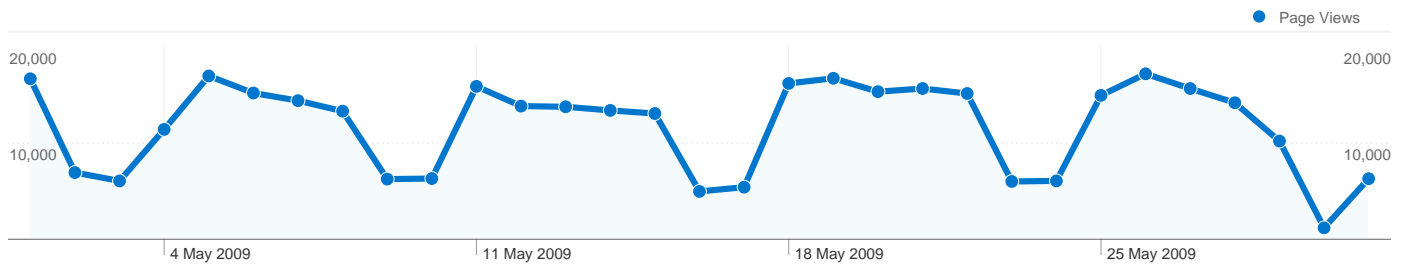

26,112 pages were viewed a total of 365,375 times

Content Performance

Page Views 365,375 % of Site Total: 100.00%	Unique Page Views 268,459 % of Site Total: 100.00%	Avg. Time on Page 00:00:42 Site Avg: 00:00:42 (0.00%)	Bounce Rate 32.24% Site Avg: 32.24% (0.00%)	% Exit 21.57% Site Avg: 21.57% (0.00%)	$ Index £0.00 Site Avg: £0.00 (0.00%)

Page	Page Views	Unique Page Views	Avg. Time on Page	Bounce Rate	% Exit	$ Index
/index/	38,307	28,915	00:00:40	20.04%	22.06%	£0.00
/index/council/jobs/jobvacancies/	25,208	15,607	00:01:05	44.81%	34.95%	£0.00
/exlinks/undefined/undefined	11,729	9,425	00:02:04	44.44%	44.79%	£0.00
/exlinks/www.myjobscotland.gov.uk/fe/tp1_scottishportal01.asp	9,468	5,927	00:01:16	29.63%	30.57%	£0.00
/jobs	5,997	4,275	00:00:25	4.20%	21.64%	£0.00
/index/services/	4,029	3,098	00:00:16	6.76%	5.06%	£0.00
/index/services_homepage/environmentalhealth/animals-page/dog-shelter/	3,799	2,768	00:00:31	14.53%	29.24%	£0.00
/index/services/az/	3,480	2,627	00:00:09	1.12%	2.33%	£0.00
/index/services/environmentalhealth/animals-page/purchasedogs/ourdogs/	3,453	2,903	00:00:43	74.83%	48.45%	£0.00
/index/council_homepage/jobs/jobvacancies/	2,750	1,981	00:01:05	55.02%	51.93%	£0.00

1 - 10 of 26,112