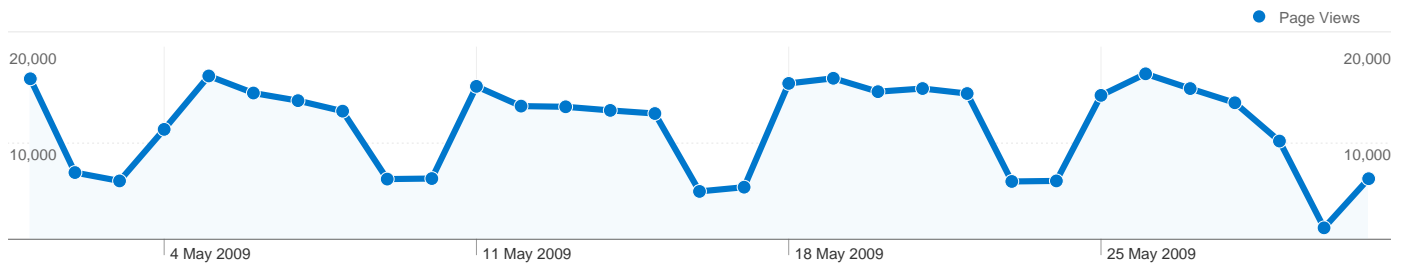

Keywords	Visits	% visits
stirling council	12,536	28.37%
stirling	1,103	2.50%
stirling council vacancies	1,084	2.45%
stirling council jobs	747	1.69%
the peak stirling	688	1.56%

**78,804 visits came from 125 countries/territories**

1 - 10 of 125

**Pages on this site were viewed a total of 365,375 times**

 **365,375** Page Views

 **268,459** Unique Views

 **32.24%** Bounce Rate