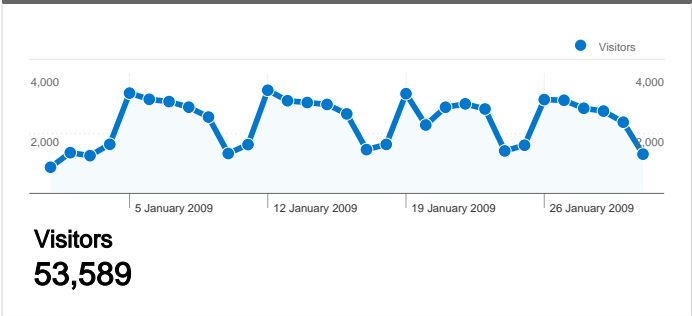

Visitors Overview