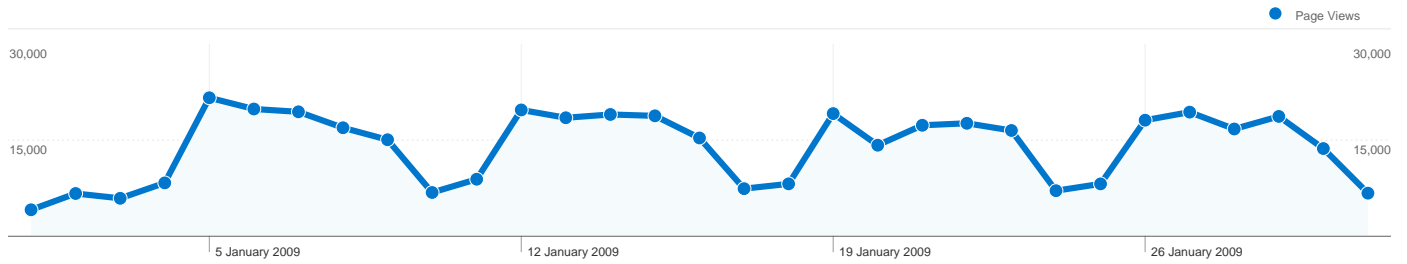

Pages on this site were viewed a total of 434,382 times

434,382 Page Views

311,403 Unique Views

28.72% Bounce Rate

Top Content

Pages	Page Views	% Page Views
/index/	44,985	10.36%
/index/council/jobs/jobvacancies/	27,025	6.22%
/exlinks/undefined/undefined	12,537	2.89%
/exlinks/stirling.myjobscotland.gov.uk/fe/tpl_scottishportal01.asp	11,583	2.67%
/index/services_homepage/environmentalhealth/animals-	6,035	1.39%