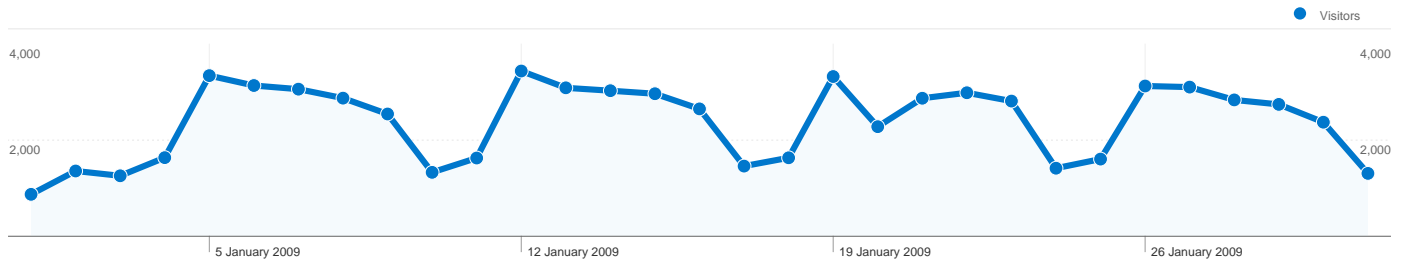

Site Usage

Visitors Overview

Map Overlay world

Traffic Sources Overview

Content Overview

Pages	Page Views	% Page Views
/index/	44,985	10.36%
/index/council/jobs/jobvacanci	27,025	6.22%
/exlinks/undefined/undefined	12,537	2.89%
/exlinks/stirling.myjobscotland.	11,583	2.67%
/index/services_homepage/en	6,035	1.39%

53,589 people visited this site

85,576 Visits

53,589 Absolute Unique Visitors

434,382 Page Views

5.08 Average Page Views

00:02:40 Time on Site

28.72% Bounce Rate

46.47% New Visits

All traffic sources sent a total of 85,576 visits

-  **13.06%** Direct Traffic
-  **27.86%** Referring Sites
-  **59.07%** Search Engines

- **Search Engines**
50,553.00 (59.07%)
- **Referring Sites**
23,843.00 (27.86%)
- **Direct Traffic**
11,180.00 (13.06%)

28,982 pages were viewed a total of 434,382 times

Content Performance

Page Views 434,382 % of Site Total: 100.00%	Unique Page Views 311,403 % of Site Total: 100.00%	Time on Page 00:00:39 Site Avg: 00:00:39 (0.00%)	Bounce Rate 28.72% Site Avg: 28.72% (0.00%)	% Exit 19.70% Site Avg: 19.70% (0.00%)	\$ Index £0.00 Site Avg: £0.00 (0.00%)
---	--	--	---	--	--