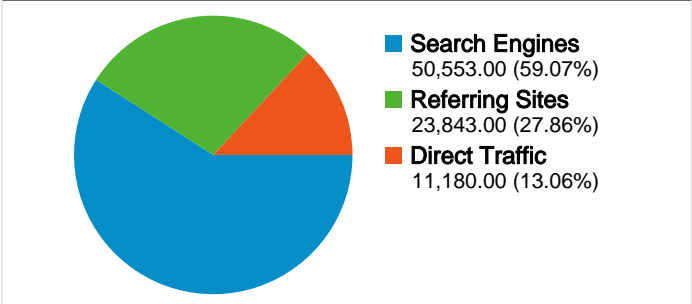

Site Usage

Visitors Overview

Map Overlay world

Traffic Sources Overview

Content Overview

Pages	Page Views	% Page Views
/index/	44,985	10.36%
/index/council/jobs/jobvacanci	27,025	6.22%
/exlinks/undefined/undefined	12,537	2.89%
/exlinks/stirling.myjobscotland.	11,583	2.67%
/index/services_homepage/en	6,035	1.39%

53,589 people visited this site

85,576 Visits

53,589 Absolute Unique Visitors

434,382 Page Views

5.08 Average Page Views

00:02:40 Time on Site

28.72% Bounce Rate

46.47% New Visits

All traffic sources sent a total of 85,576 visits

-  **13.06%** Direct Traffic
-  **27.86%** Referring Sites
-  **59.07%** Search Engines

- **Search Engines**
50,553.00 (59.07%)
- **Referring Sites**
23,843.00 (27.86%)
- **Direct Traffic**
11,180.00 (13.06%)

28,982 pages were viewed a total of 434,382 times

Content Performance

Page Views 434,382 % of Site Total: 100.00%	Unique Page Views 311,403 % of Site Total: 100.00%	Time on Page 00:00:39 Site Avg: 00:00:39 (0.00%)	Bounce Rate 28.72% Site Avg: 28.72% (0.00%)	% Exit 19.70% Site Avg: 19.70% (0.00%)	\$ Index £0.00 Site Avg: £0.00 (0.00%)
---	--	--	---	--	--