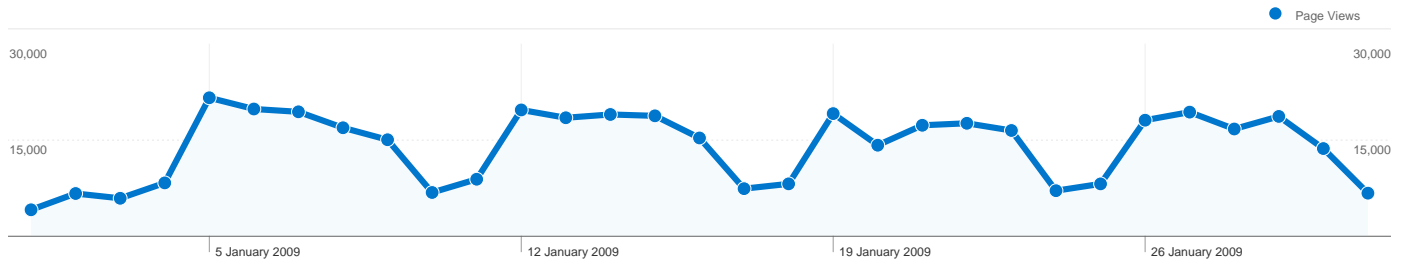

53,589 people visited this site

85,576 Visits

53,589 Absolute Unique Visitors

434,382 Page Views

5.08 Average Page Views

00:02:40 Time on Site

28.72% Bounce Rate

46.47% New Visits

Site Usage

Visits	Pages/Visit	Avg. Time on Site	% New Visits	Bounce Rate	
85,576 % of Site Total: 100.00%	5.08 Site Avg: 5.08 (0.00%)	00:02:40 Site Avg: 00:02:40 (0.00%)	46.50% Site Avg: 46.47% (0.08%)	28.72% Site Avg: 28.72% (0.00%)	
Country/Territory	Visits	Pages/Visit	Avg. Time on Site	% New Visits	Bounce Rate
United Kingdom	78,656	5.24	00:02:45	43.02%	26.24%
United States	3,383	2.81	00:01:39	88.74%	59.95%
Canada	456	3.35	00:01:29	89.69%	53.07%
Australia	410	4.13	00:02:32	89.51%	47.07%
Germany	311	5.47	00:02:44	68.17%	44.05%
Ireland	222	3.31	00:01:25	84.68%	62.16%
France	210	3.87	00:01:31	81.43%	53.33%
Spain	141	3.86	00:02:04	77.30%	41.84%
India	137	4.32	00:04:19	86.13%	65.69%
Netherlands	127	3.75	00:01:22	77.17%	43.31%

1 - 10 of 123

Pages on this site were viewed a total of 434,382 times

 **434,382** Page Views

 **311,403** Unique Views

 **28.72%** Bounce Rate

Top Content

Pages	Page Views	% Page Views
/index/	44,985	10.36%
/index/council/jobs/jobvacancies/	27,025	6.22%
/exlinks/undefined/undefined	12,537	2.89%
/exlinks/stirling.myjobscotland.gov.uk/fe/tpl_scottishportal01.asp	11,583	2.67%
/index/services_homepage/environmentalhealth/animals-	6,035	1.39%

28,982 pages were viewed a total of 434,382 times

Content Performance

Page Views 434,382 % of Site Total: 100.00%	Unique Page Views 311,403 % of Site Total: 100.00%	Time on Page 00:00:39 Site Avg: 00:00:39 (0.00%)	Bounce Rate 28.72% Site Avg: 28.72% (0.00%)	% Exit 19.70% Site Avg: 19.70% (0.00%)	\$ Index £0.00 Site Avg: £0.00 (0.00%)
---	--	--	---	--	--