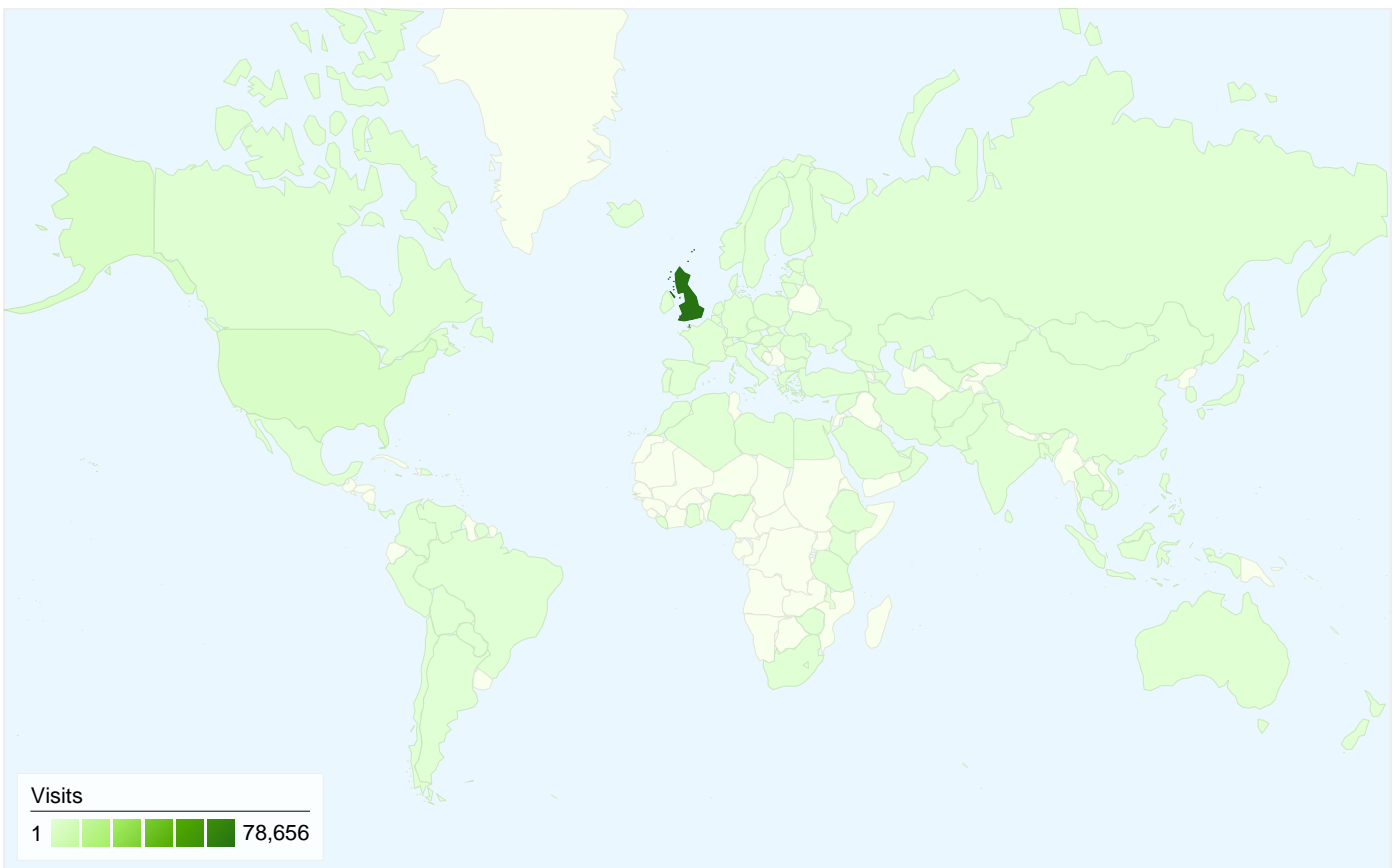

85,576 visits came from 123 countries/territories

Site Usage

Visits	Pages/Visit	Avg. Time on Site	% New Visits	Bounce Rate	
85,576 % of Site Total: 100.00%	5.08 Site Avg: 5.08 (0.00%)	00:02:40 Site Avg: 00:02:40 (0.00%)	46.50% Site Avg: 46.47% (0.08%)	28.72% Site Avg: 28.72% (0.00%)	
Country/Territory	Visits	Pages/Visit	Avg. Time on Site	% New Visits	Bounce Rate
United Kingdom	78,656	5.24	00:02:45	43.02%	26.24%
United States	3,383	2.81	00:01:39	88.74%	59.95%
Canada	456	3.35	00:01:29	89.69%	53.07%
Australia	410	4.13	00:02:32	89.51%	47.07%
Germany	311	5.47	00:02:44	68.17%	44.05%
Ireland	222	3.31	00:01:25	84.68%	62.16%
France	210	3.87	00:01:31	81.43%	53.33%
Spain	141	3.86	00:02:04	77.30%	41.84%
India	137	4.32	00:04:19	86.13%	65.69%
Netherlands	127	3.75	00:01:22	77.17%	43.31%

1 - 10 of 123