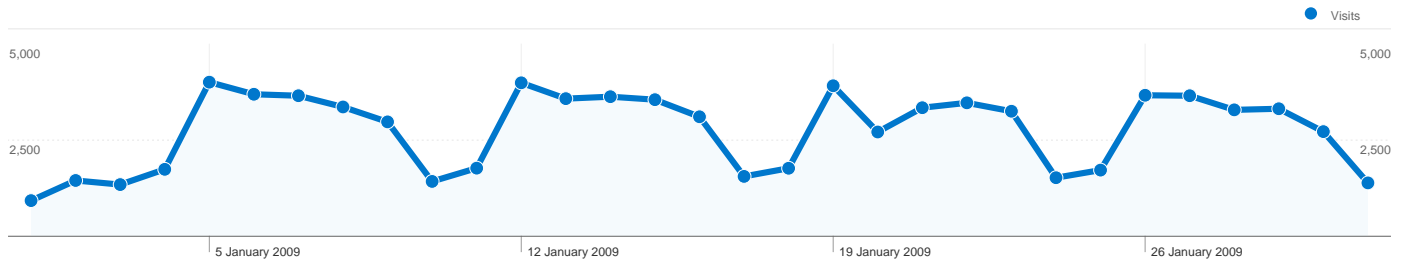

53,589 people visited this site

85,576 Visits

53,589 Absolute Unique Visitors

434,382 Page Views

5.08 Average Page Views

00:02:40 Time on Site

28.72% Bounce Rate

46.47% New Visits

All traffic sources sent a total of 85,576 visits

-  **13.06%** Direct Traffic
-  **27.86%** Referring Sites
-  **59.07%** Search Engines

- **Search Engines**
50,553.00 (59.07%)
- **Referring Sites**
23,843.00 (27.86%)
- **Direct Traffic**
11,180.00 (13.06%)

28,982 pages were viewed a total of 434,382 times

Content Performance

Page Views 434,382 % of Site Total: 100.00%	Unique Page Views 311,403 % of Site Total: 100.00%	Time on Page 00:00:39 Site Avg: 00:00:39 (0.00%)	Bounce Rate 28.72% Site Avg: 28.72% (0.00%)	% Exit 19.70% Site Avg: 19.70% (0.00%)	\$ Index £0.00 Site Avg: £0.00 (0.00%)
---	--	--	---	--	--