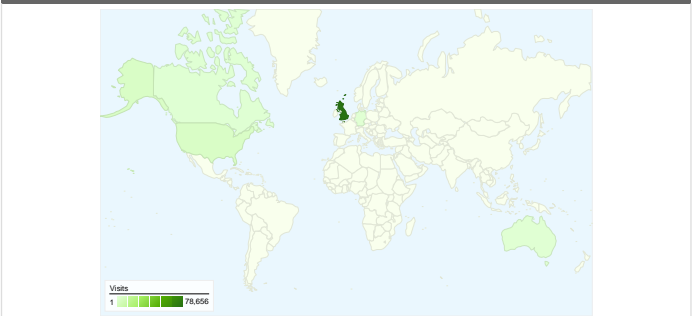

Site Usage

Visitors Overview

Map Overlay world

Traffic Sources Overview

Content Overview

Pages	Page Views	% Page Views
/index/	44,985	10.36%
/index/council/jobs/jobvacanci	27,025	6.22%
/exlinks/undefined/undefined	12,537	2.89%
/exlinks/stirling.myjobscotland.	11,583	2.67%
/index/services_homepage/en	6,035	1.39%

53,589 people visited this site

85,576 Visits

53,589 Absolute Unique Visitors

434,382 Page Views

5.08 Average Page Views

00:02:40 Time on Site

28.72% Bounce Rate

46.47% New Visits

All traffic sources sent a total of 85,576 visits

-  **13.06%** Direct Traffic
-  **27.86%** Referring Sites
-  **59.07%** Search Engines

- **Search Engines**
50,553.00 (59.07%)
- **Referring Sites**
23,843.00 (27.86%)
- **Direct Traffic**
11,180.00 (13.06%)