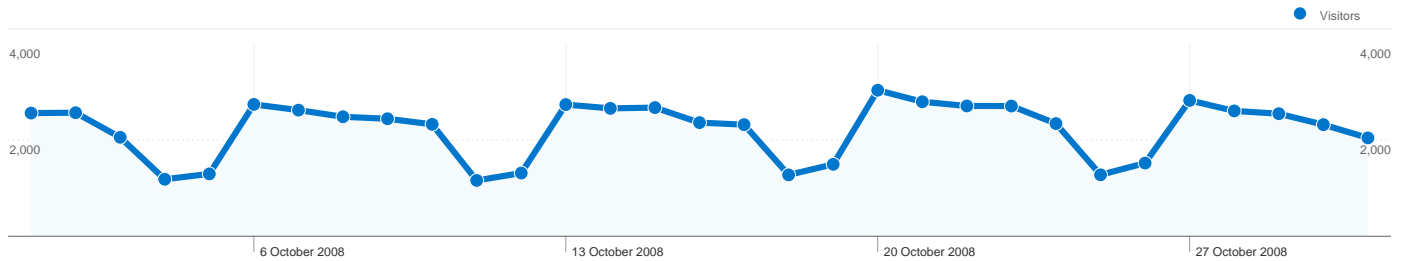

Site Usage

79,659 Visits

29.60% Bounce Rate

414,875 Page Views

00:02:43 Avg. Time on Site

5.21 Pages/Visit

46.55% % New Visits

Visitors Overview

50,187 people visited this site

79,659 Visits

50,187 Absolute Unique Visitors

414,875 Page Views

5.21 Average Page Views

00:02:43 Time on Site

29.60% Bounce Rate

46.55% New Visits

30,944 pages were viewed a total of 414,875 times

Content Performance

Page Views 414,875 % of Site Total: 100.00%	Unique Page Views 291,157 % of Site Total: 100.00%	Time on Page 00:00:39 Site Avg: 00:00:39 (0.00%)	Bounce Rate 29.60% Site Avg: 29.60% (0.00%)	% Exit 19.20% Site Avg: 19.20% (0.00%)	\$ Index £0.00 Site Avg: £0.00 (0.00%)
---	--	--	---	--	--