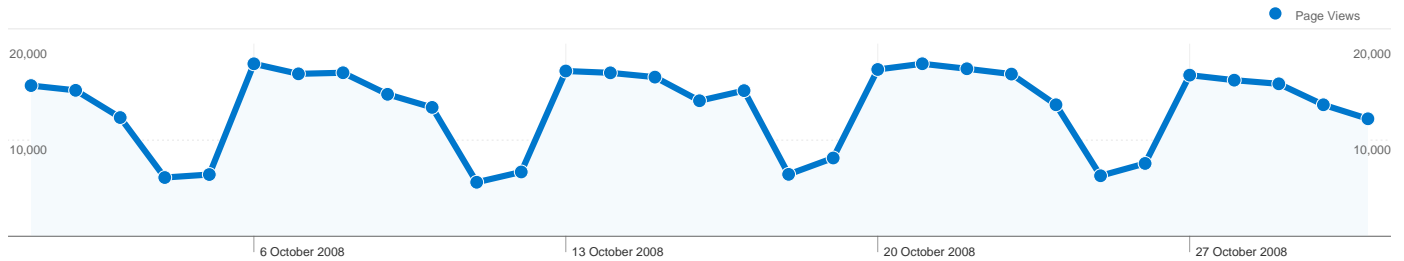

50,187 people visited this site

79,659 Visits

50,187 Absolute Unique Visitors

414,875 Page Views

5.21 Average Page Views

00:02:43 Time on Site

29.60% Bounce Rate

46.55% New Visits

Site Usage

Visits	Pages/Visit	Avg. Time on Site	% New Visits	Bounce Rate	
79,659 % of Site Total: 100.00%	5.21 Site Avg: 5.21 (0.00%)	00:02:43 Site Avg: 00:02:43 (0.00%)	46.58% Site Avg: 46.55% (0.07%)	29.60% Site Avg: 29.60% (0.00%)	
Country/Territory	Visits	Pages/Visit	Avg. Time on Site	% New Visits	Bounce Rate
United Kingdom	71,959	5.42	00:02:48	42.60%	26.88%
United States	3,808	2.93	00:01:49	85.79%	55.96%
Australia	583	2.97	00:01:52	86.28%	55.40%
Canada	485	3.42	00:01:56	82.89%	56.08%
Germany	278	4.84	00:02:29	64.75%	39.93%
Ireland	218	4.14	00:01:38	84.40%	55.96%
France	189	3.51	00:01:13	88.89%	55.03%
Netherlands	159	5.56	00:03:02	61.64%	35.22%
Spain	154	5.20	00:02:17	80.52%	46.10%
India	128	4.98	00:06:14	81.25%	45.31%

1 - 10 of 132

Pages on this site were viewed a total of 414,875 times

 **414,875** Page Views

 **291,157** Unique Views

 **29.60%** Bounce Rate

Top Content

Pages	Page Views	% Page Views
/index/	40,712	9.81%
/index/council/jobs/jobvacancies/	27,670	6.67%
/exlinks/www.myjobscotland.gov.uk/fe/tpl_scottishportal01.asp	15,263	3.68%
/exlinks/undefined/undefined	12,246	2.95%
/games_-_baby_sit_robin	5,808	1.40%

30,944 pages were viewed a total of 414,875 times

Content Performance

Page Views 414,875 % of Site Total: 100.00%	Unique Page Views 291,157 % of Site Total: 100.00%	Time on Page 00:00:39 Site Avg: 00:00:39 (0.00%)	Bounce Rate 29.60% Site Avg: 29.60% (0.00%)	% Exit 19.20% Site Avg: 19.20% (0.00%)	\$ Index £0.00 Site Avg: £0.00 (0.00%)
---	--	--	---	--	--