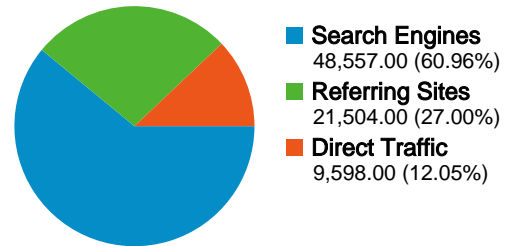

50,187 people visited this site

79,659 Visits

50,187 Absolute Unique Visitors

414,875 Page Views

5.21 Average Page Views

00:02:43 Time on Site

29.60% Bounce Rate

46.55% New Visits

All traffic sources sent a total of 79,659 visits

-  12.05% Direct Traffic
-  27.00% Referring Sites
-  60.96% Search Engines

Top Traffic Sources

Sources	Visits	% visits
google (organic)	40,664	51.05%
(direct) ((none))	9,598	12.05%
web.stirling.gov.uk (referral)	9,126	11.46%
dogpages.org.uk (referral)	2,678	3.36%
yahoo (organic)	2,607	3.27%