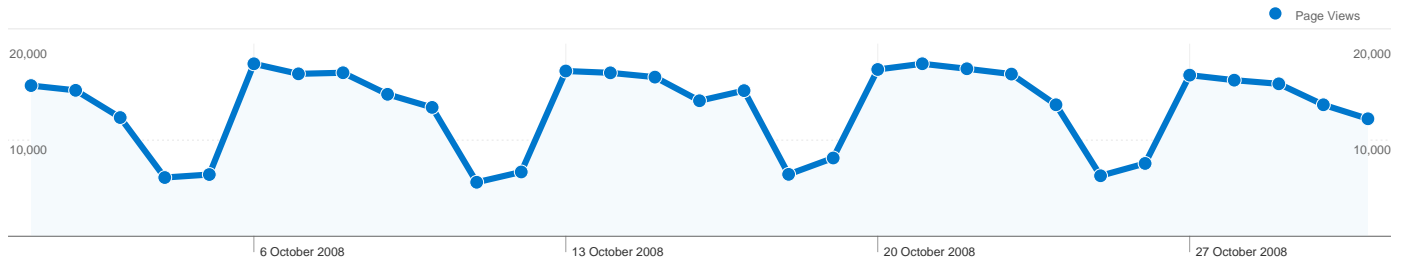

Pages on this site were viewed a total of 414,875 times

414,875 Page Views

291,157 Unique Views

29.60% Bounce Rate

Top Content

Pages	Page Views	% Page Views
/index/	40,712	9.81%
/index/council/jobs/jobvacancies/	27,670	6.67%
/exlinks/www.myjobscotland.gov.uk/fe/tpl_scottishportal01.asp	15,263	3.68%
/exlinks/undefined/undefined	12,246	2.95%
/games_-_baby_sit_robin	5,808	1.40%