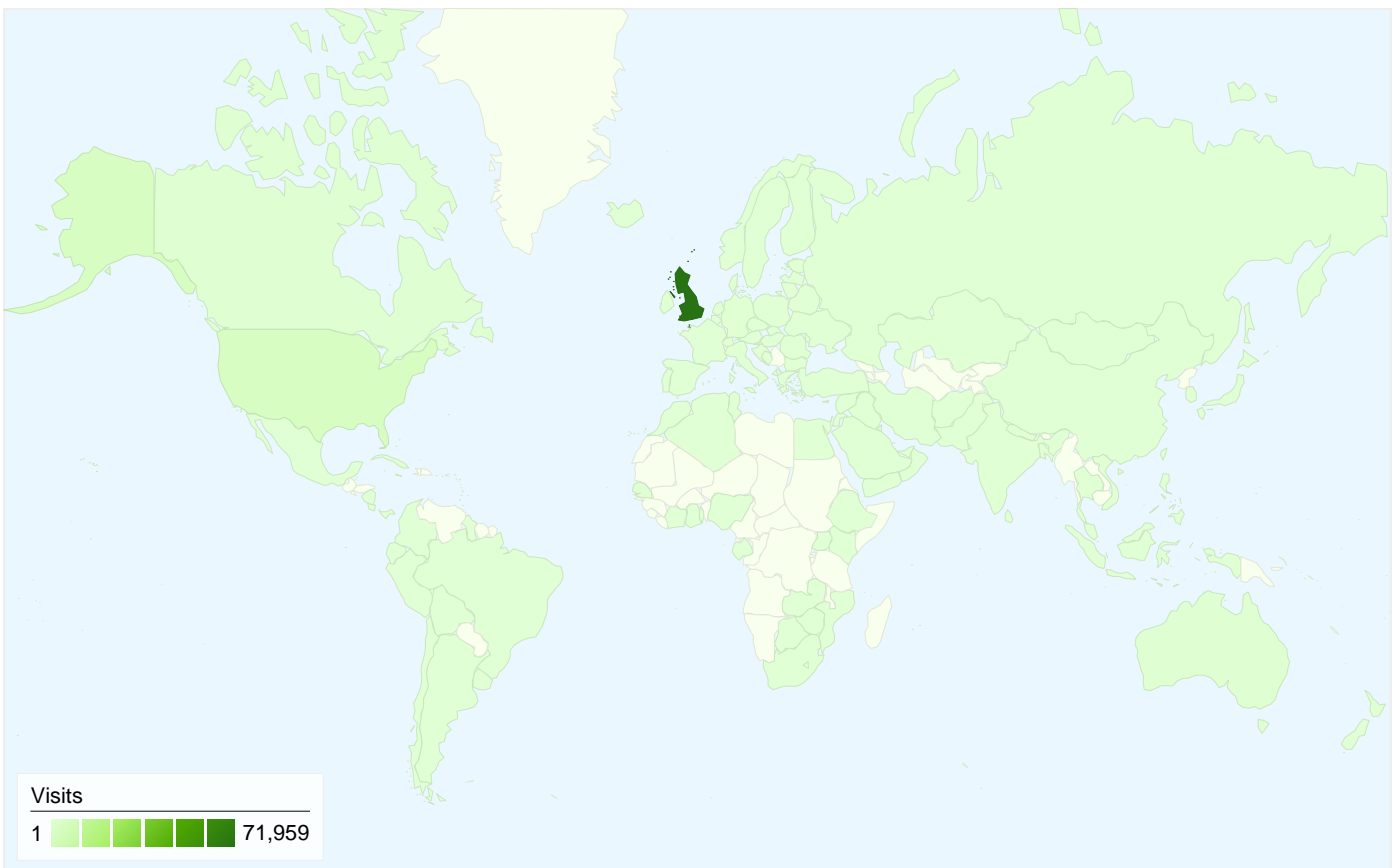

All traffic sources sent a total of 79,659 visits

-  12.05% Direct Traffic
-  27.00% Referring Sites
-  60.96% Search Engines

Top Traffic Sources

Sources	Visits	% visits
google (organic)	40,664	51.05%
(direct) ((none))	9,598	12.05%
web.stirling.gov.uk (referral)	9,126	11.46%
dogpages.org.uk (referral)	2,678	3.36%
yahoo (organic)	2,607	3.27%

Keywords	Visits	% visits
stirling council	13,293	27.38%
babysitting games	3,495	7.20%
stirling	1,364	2.81%
stirling council vacancies	730	1.50%
active stirling	705	1.45%

79,659 visits came from 132 countries/territories