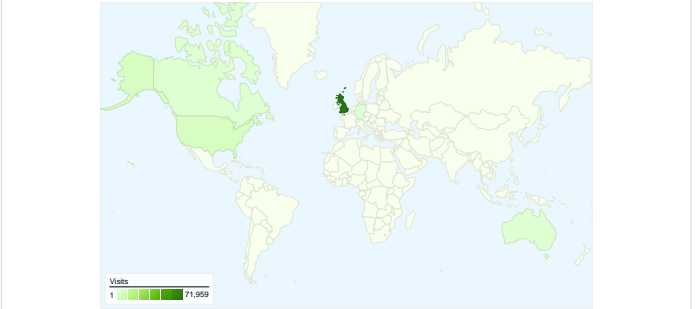

Site Usage

79,659 Visits

29.60% Bounce Rate

414,875 Page Views

00:02:43 Avg. Time on Site

5.21 Pages/Visit

46.55% % New Visits

Visitors Overview

Map Overlay world

Traffic Sources Overview

Content Overview

Pages	Page Views	% Page Views
/index/	40,712	9.81%
/index/council/jobs/jobvacanci	27,670	6.67%
/exlinks/www.myjobscotland.g	15,263	3.68%
/exlinks/undefined/undefined	12,246	2.95%
/games_-_baby_sit_robin	5,808	1.40%

50,187 people visited this site

79,659 Visits

50,187 Absolute Unique Visitors

414,875 Page Views

5.21 Average Page Views

00:02:43 Time on Site

29.60% Bounce Rate

46.55% New Visits

All traffic sources sent a total of 79,659 visits

-  12.05% Direct Traffic
-  27.00% Referring Sites
-  60.96% Search Engines

Top Traffic Sources

Sources	Visits	% visits
google (organic)	40,664	51.05%
(direct) ((none))	9,598	12.05%
web.stirling.gov.uk (referral)	9,126	11.46%
dogpages.org.uk (referral)	2,678	3.36%
yahoo (organic)	2,607	3.27%