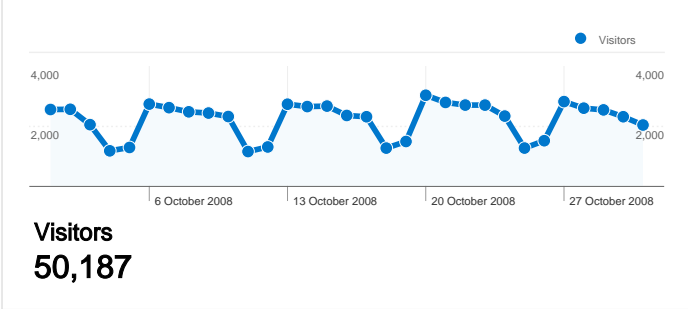

Site Usage

79,659 Visits

29.60% Bounce Rate

414,875 Page Views

00:02:43 Avg. Time on Site

5.21 Pages/Visit

46.55% % New Visits

Visitors Overview

50,187 people visited this site

79,659 Visits

50,187 Absolute Unique Visitors

414,875 Page Views

5.21 Average Page Views

00:02:43 Time on Site

29.60% Bounce Rate

46.55% New Visits

All traffic sources sent a total of 79,659 visits

-  12.05% Direct Traffic
-  27.00% Referring Sites
-  60.96% Search Engines

Top Traffic Sources

Sources	Visits	% visits
google (organic)	40,664	51.05%
(direct) ((none))	9,598	12.05%
web.stirling.gov.uk (referral)	9,126	11.46%
dogpages.org.uk (referral)	2,678	3.36%
yahoo (organic)	2,607	3.27%

30,944 pages were viewed a total of 414,875 times

Content Performance

Page Views 414,875 % of Site Total: 100.00%	Unique Page Views 291,157 % of Site Total: 100.00%	Time on Page 00:00:39 Site Avg: 00:00:39 (0.00%)	Bounce Rate 29.60% Site Avg: 29.60% (0.00%)	% Exit 19.20% Site Avg: 19.20% (0.00%)	\$ Index £0.00 Site Avg: £0.00 (0.00%)
---	--	--	---	--	--