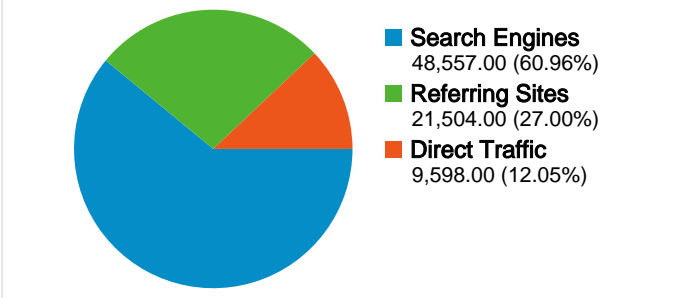

Traffic Sources Overview

Content Overview

Pages	Page Views	% Page Views
/index/	40,712	9.81%
/index/council/jobs/jobvacanci	27,670	6.67%
/exlinks/www.myjobscotland.g	15,263	3.68%
/exlinks/undefined/undefined	12,246	2.95%
/games_-_baby_sit_robin	5,808	1.40%

Top Content

Page	Page Views	% visits
/index/	40,712	9.81%
/index/council/jobs/jobvacanci	27,670	6.67%
/exlinks/www.myjobscotland.g	15,263	3.68%
/exlinks/undefined/undefined	12,246	2.95%
/games_-_baby_sit_robin	5,808	1.40%