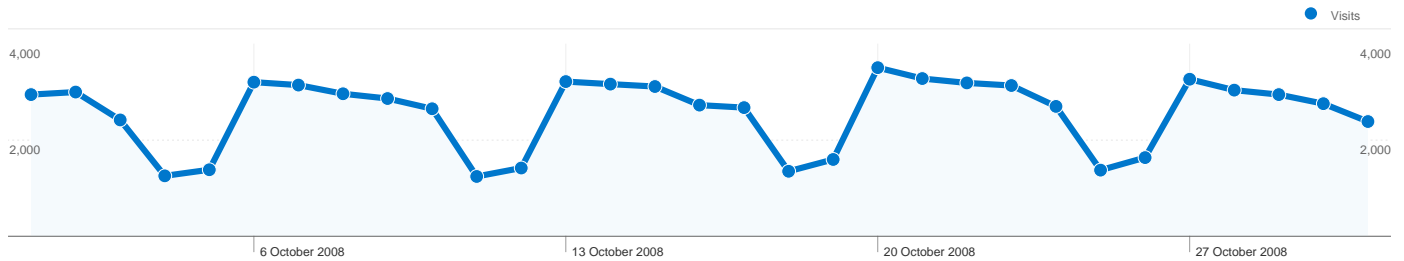

All traffic sources sent a total of 79,659 visits

- 12.05% Direct Traffic
- 27.00% Referring Sites
- 60.96% Search Engines