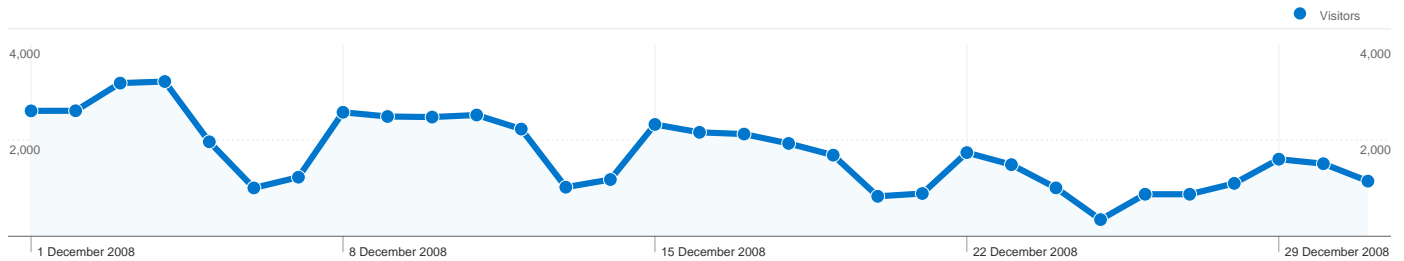

Site Usage

Visitors Overview

Map Overlay world

Traffic Sources Overview

Content Overview

Pages	Page Views	% Page Views
/index/	35,019	11.70%
/index/council/jobs/jobvacanci	15,618	5.22%
/exlinks/undefined/undefined	8,378	2.80%
/exlinks/stirling.myjobscotland.	7,036	2.35%
/index/services_homepage/en	4,003	1.34%

40,906 people visited this site

62,334 Visits

40,906 Absolute Unique Visitors

299,237 Page Views

4.80 Average Page Views

00:02:30 Time on Site

30.12% Bounce Rate

47.42% New Visits

62,334 visits came from 129 countries/territories

Site Usage

Visits	Pages/Visit	Avg. Time on Site	% New Visits	Bounce Rate	
62,334 % of Site Total: 100.00%	4.80 Site Avg: 4.80 (0.00%)	00:02:30 Site Avg: 00:02:30 (0.00%)	47.47% Site Avg: 47.42% (0.10%)	30.12% Site Avg: 30.12% (0.00%)	
Country/Territory	Visits	Pages/Visit	Avg. Time on Site	% New Visits	Bounce Rate
United Kingdom	55,794	5.02	00:02:36	42.98%	26.93%
United States	3,215	2.69	00:01:34	86.41%	59.56%
Australia	524	2.76	00:01:46	89.12%	54.39%
Canada	389	3.04	00:01:35	85.35%	54.24%
Germany	257	5.05	00:02:43	74.71%	48.64%
Ireland	180	2.95	00:01:21	88.89%	64.44%
France	170	3.26	00:01:17	78.82%	52.94%
India	152	2.60	00:01:48	86.84%	61.18%
Netherlands	116	3.33	00:02:24	76.72%	49.14%
Spain	113	3.46	00:01:28	85.84%	53.10%

22,448 pages were viewed a total of 299,237 times

Content Performance

Page Views 299,237 % of Site Total: 100.00%	Unique Page Views 215,351 % of Site Total: 100.00%	Time on Page 00:00:40 Site Avg: 00:00:40 (0.00%)	Bounce Rate 30.12% Site Avg: 30.12% (0.00%)	% Exit 20.83% Site Avg: 20.83% (0.00%)	\$ Index £0.00 Site Avg: £0.00 (0.00%)
---	--	--	---	--	--