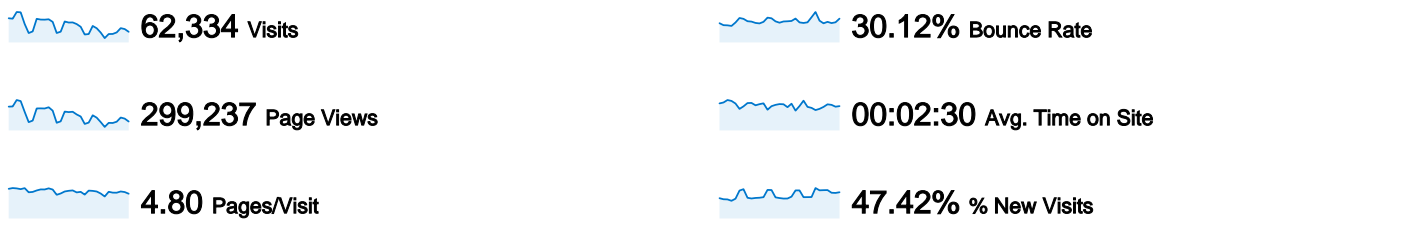

Site Usage

Visitors Overview

Map Overlay world

Traffic Sources Overview

Content Overview

Pages	Page Views	% Page Views
/index/	35,019	11.70%
/index/council/jobs/jobvacanci	15,618	5.22%
/exlinks/undefined/undefined	8,378	2.80%
/exlinks/stirling.myjobscotland.	7,036	2.35%
/index/services_homepage/en	4,003	1.34%

Top Content

Page	Page Views	% visits
/index/	35,019	11.70%
/index/council/jobs/jobvacanci	15,618	5.22%
/exlinks/undefined/undefined	8,378	2.80%
/exlinks/stirling.myjobscotland.	7,036	2.35%
/index/services_homepage/en	4,003	1.34%