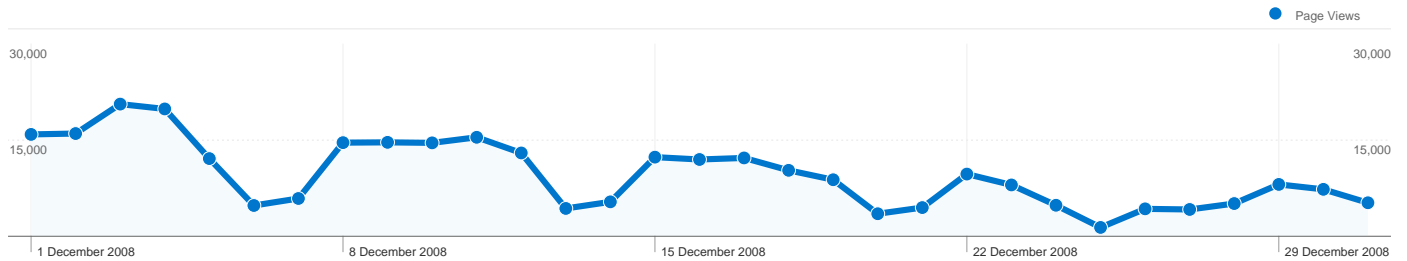

40,906 people visited this site

62,334 Visits

40,906 Absolute Unique Visitors

299,237 Page Views

4.80 Average Page Views

00:02:30 Time on Site

30.12% Bounce Rate

47.42% New Visits

62,334 visits came from 129 countries/territories

Site Usage

Visits	Pages/Visit	Avg. Time on Site	% New Visits	Bounce Rate	
62,334 % of Site Total: 100.00%	4.80 Site Avg: 4.80 (0.00%)	00:02:30 Site Avg: 00:02:30 (0.00%)	47.47% Site Avg: 47.42% (0.10%)	30.12% Site Avg: 30.12% (0.00%)	
Country/Territory	Visits	Pages/Visit	Avg. Time on Site	% New Visits	Bounce Rate
United Kingdom	55,794	5.02	00:02:36	42.98%	26.93%
United States	3,215	2.69	00:01:34	86.41%	59.56%
Australia	524	2.76	00:01:46	89.12%	54.39%
Canada	389	3.04	00:01:35	85.35%	54.24%
Germany	257	5.05	00:02:43	74.71%	48.64%
Ireland	180	2.95	00:01:21	88.89%	64.44%
France	170	3.26	00:01:17	78.82%	52.94%
India	152	2.60	00:01:48	86.84%	61.18%
Netherlands	116	3.33	00:02:24	76.72%	49.14%
Spain	113	3.46	00:01:28	85.84%	53.10%

1 - 10 of 129

Pages on this site were viewed a total of 299,237 times

299,237 Page Views

215,351 Unique Views

30.12% Bounce Rate

Top Content

Pages	Page Views	% Page Views
/index/	35,019	11.70%
/index/council/jobs/jobvacancies/	15,618	5.22%
/exlinks/undefined/undefined	8,378	2.80%
/exlinks/stirling.myjobscotland.gov.uk/fe/tpl_scottishportal01.asp	7,036	2.35%
/index/services_homepage/environmentalhealth/animals-	4,003	1.34%

22,448 pages were viewed a total of 299,237 times

Content Performance

Page Views 299,237 % of Site Total: 100.00%	Unique Page Views 215,351 % of Site Total: 100.00%	Time on Page 00:00:40 Site Avg: 00:00:40 (0.00%)	Bounce Rate 30.12% Site Avg: 30.12% (0.00%)	% Exit 20.83% Site Avg: 20.83% (0.00%)	\$ Index £0.00 Site Avg: £0.00 (0.00%)
---	--	--	---	--	--