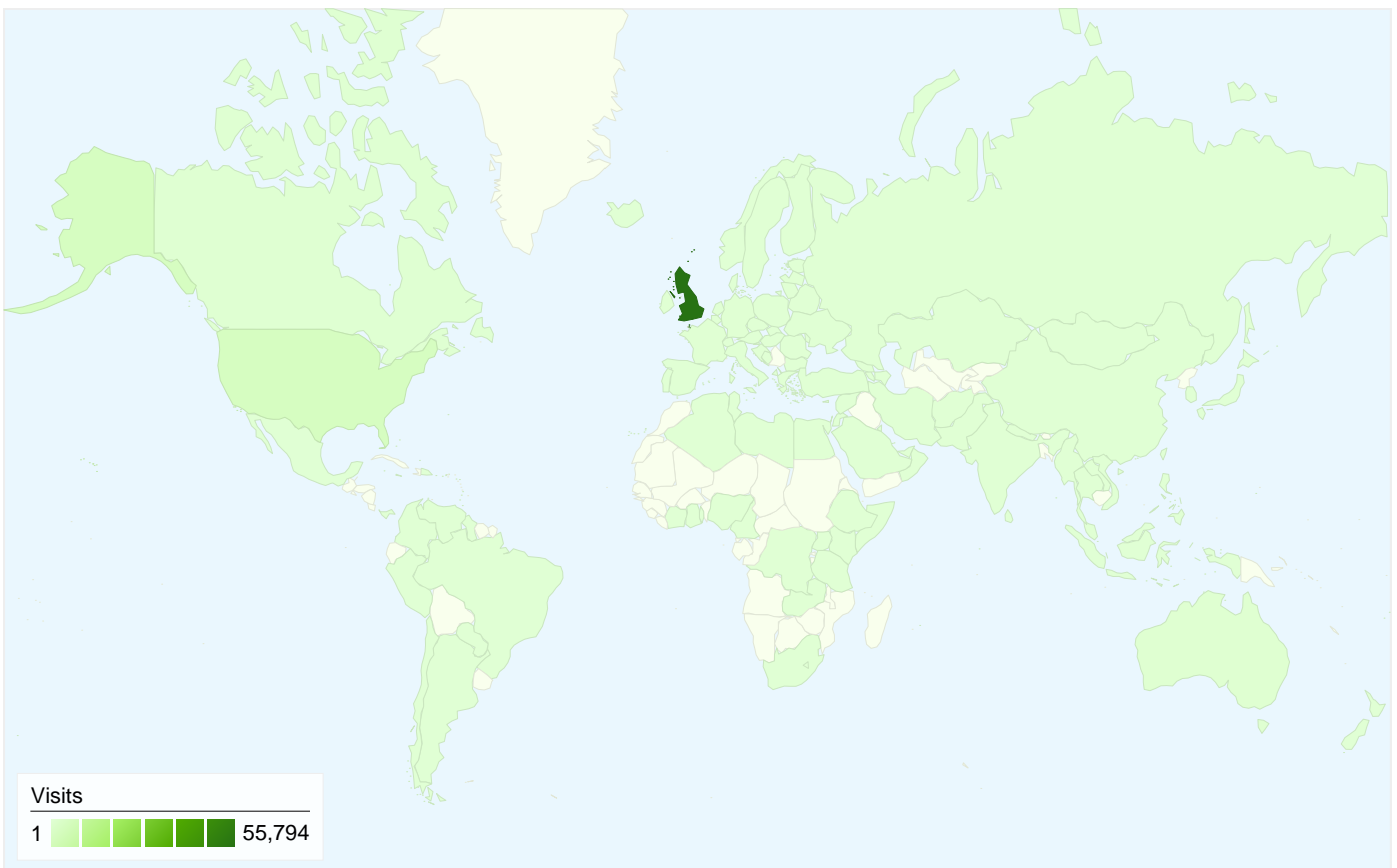

40,906 people visited this site

62,334 Visits

40,906 Absolute Unique Visitors

299,237 Page Views

4.80 Average Page Views

00:02:30 Time on Site

30.12% Bounce Rate

47.42% New Visits

All traffic sources sent a total of 62,334 visits

-  13.06% Direct Traffic
-  29.13% Referring Sites
-  57.82% Search Engines

Top Traffic Sources

Sources	Visits	% visits	Keywords	Visits	% visits
google (organic)	30,151	48.37%	stirling council	9,258	25.69%
(direct) ((none))	8,139	13.06%	babysitting games	2,016	5.59%
web.stirling.gov.uk (referral)	7,240	11.61%	stirling	948	2.63%
dogpages.org.uk (referral)	2,654	4.26%	active stirling	483	1.34%
yahoo (organic)	1,998	3.21%	stirling council vacancies	463	1.28%

62,334 visits came from 129 countries/territories

Site Usage

Visits	Pages/Visit	Avg. Time on Site	% New Visits	Bounce Rate	
62,334 % of Site Total: 100.00%	4.80 Site Avg: 4.80 (0.00%)	00:02:30 Site Avg: 00:02:30 (0.00%)	47.47% Site Avg: 47.42% (0.10%)	30.12% Site Avg: 30.12% (0.00%)	
Country/Territory	Visits	Pages/Visit	Avg. Time on Site	% New Visits	Bounce Rate
United Kingdom	55,794	5.02	00:02:36	42.98%	26.93%
United States	3,215	2.69	00:01:34	86.41%	59.56%
Australia	524	2.76	00:01:46	89.12%	54.39%
Canada	389	3.04	00:01:35	85.35%	54.24%
Germany	257	5.05	00:02:43	74.71%	48.64%
Ireland	180	2.95	00:01:21	88.89%	64.44%
France	170	3.26	00:01:17	78.82%	52.94%
India	152	2.60	00:01:48	86.84%	61.18%
Netherlands	116	3.33	00:02:24	76.72%	49.14%
Spain	113	3.46	00:01:28	85.84%	53.10%