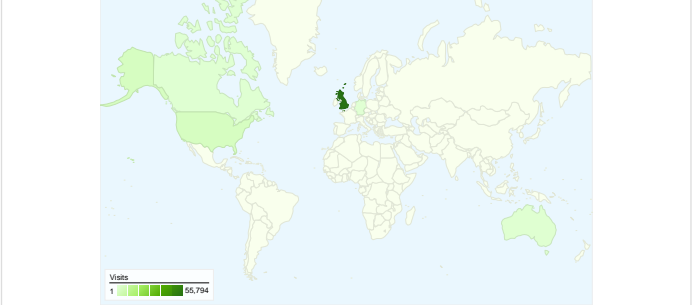

Site Usage

Visitors Overview

Map Overlay world

Traffic Sources Overview

Content Overview

Pages	Page Views	% Page Views
/index/	35,019	11.70%
/index/council/jobs/jobvacanci	15,618	5.22%
/exlinks/undefined/undefined	8,378	2.80%
/exlinks/stirling.myjobscotland.	7,036	2.35%
/index/services_homepage/en	4,003	1.34%

40,906 people visited this site

62,334 Visits

40,906 Absolute Unique Visitors

299,237 Page Views

4.80 Average Page Views

00:02:30 Time on Site

30.12% Bounce Rate

47.42% New Visits

All traffic sources sent a total of 62,334 visits

-  13.06% Direct Traffic
-  29.13% Referring Sites
-  57.82% Search Engines

Top Traffic Sources

Sources	Visits	% visits	Keywords	Visits	% visits
google (organic)	30,151	48.37%	stirling council	9,258	25.69%
(direct) ((none))	8,139	13.06%	babysitting games	2,016	5.59%
web.stirling.gov.uk (referral)	7,240	11.61%	stirling	948	2.63%
dogpages.org.uk (referral)	2,654	4.26%	active stirling	483	1.34%
yahoo (organic)	1,998	3.21%	stirling council vacancies	463	1.28%

62,334 visits came from 129 countries/territories

Site Usage

Visits	Pages/Visit	Avg. Time on Site	% New Visits	Bounce Rate	
62,334 % of Site Total: 100.00%	4.80 Site Avg: 4.80 (0.00%)	00:02:30 Site Avg: 00:02:30 (0.00%)	47.47% Site Avg: 47.42% (0.10%)	30.12% Site Avg: 30.12% (0.00%)	
Country/Territory	Visits	Pages/Visit	Avg. Time on Site	% New Visits	Bounce Rate
United Kingdom	55,794	5.02	00:02:36	42.98%	26.93%
United States	3,215	2.69	00:01:34	86.41%	59.56%
Australia	524	2.76	00:01:46	89.12%	54.39%
Canada	389	3.04	00:01:35	85.35%	54.24%
Germany	257	5.05	00:02:43	74.71%	48.64%
Ireland	180	2.95	00:01:21	88.89%	64.44%
France	170	3.26	00:01:17	78.82%	52.94%
India	152	2.60	00:01:48	86.84%	61.18%
Netherlands	116	3.33	00:02:24	76.72%	49.14%
Spain	113	3.46	00:01:28	85.84%	53.10%