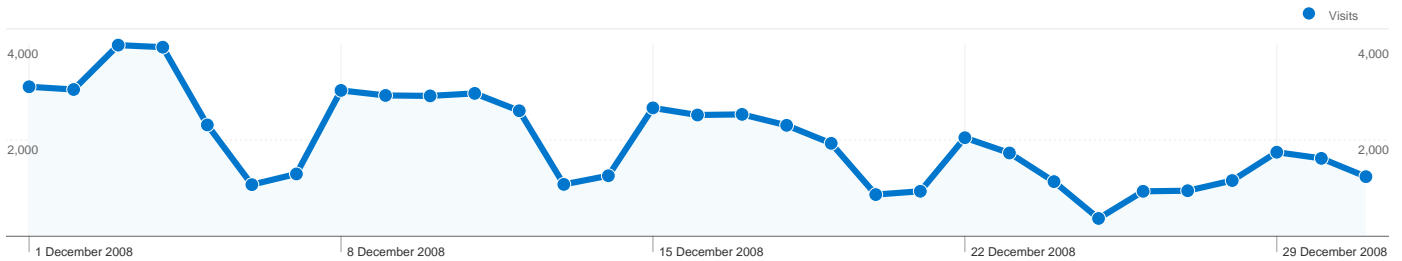

40,906 people visited this site

62,334 Visits

40,906 Absolute Unique Visitors

299,237 Page Views

4.80 Average Page Views

00:02:30 Time on Site

30.12% Bounce Rate

47.42% New Visits

All traffic sources sent a total of 62,334 visits

-  13.06% Direct Traffic
-  29.13% Referring Sites
-  57.82% Search Engines

Top Traffic Sources

Sources	Visits	% visits	Keywords	Visits	% visits
google (organic)	30,151	48.37%	stirling council	9,258	25.69%
(direct) ((none))	8,139	13.06%	babysitting games	2,016	5.59%
web.stirling.gov.uk (referral)	7,240	11.61%	stirling	948	2.63%
dogpages.org.uk (referral)	2,654	4.26%	active stirling	483	1.34%
yahoo (organic)	1,998	3.21%	stirling council vacancies	463	1.28%

62,334 visits came from 129 countries/territories

Site Usage

Visits	Pages/Visit	Avg. Time on Site	% New Visits	Bounce Rate	
62,334 % of Site Total: 100.00%	4.80 Site Avg: 4.80 (0.00%)	00:02:30 Site Avg: 00:02:30 (0.00%)	47.47% Site Avg: 47.42% (0.10%)	30.12% Site Avg: 30.12% (0.00%)	
Country/Territory	Visits	Pages/Visit	Avg. Time on Site	% New Visits	Bounce Rate
United Kingdom	55,794	5.02	00:02:36	42.98%	26.93%
United States	3,215	2.69	00:01:34	86.41%	59.56%
Australia	524	2.76	00:01:46	89.12%	54.39%
Canada	389	3.04	00:01:35	85.35%	54.24%
Germany	257	5.05	00:02:43	74.71%	48.64%
Ireland	180	2.95	00:01:21	88.89%	64.44%
France	170	3.26	00:01:17	78.82%	52.94%
India	152	2.60	00:01:48	86.84%	61.18%
Netherlands	116	3.33	00:02:24	76.72%	49.14%
Spain	113	3.46	00:01:28	85.84%	53.10%

22,448 pages were viewed a total of 299,237 times

Content Performance

Page Views 299,237 % of Site Total: 100.00%	Unique Page Views 215,351 % of Site Total: 100.00%	Time on Page 00:00:40 Site Avg: 00:00:40 (0.00%)	Bounce Rate 30.12% Site Avg: 30.12% (0.00%)	% Exit 20.83% Site Avg: 20.83% (0.00%)	\$ Index £0.00 Site Avg: £0.00 (0.00%)
---	--	--	---	--	--