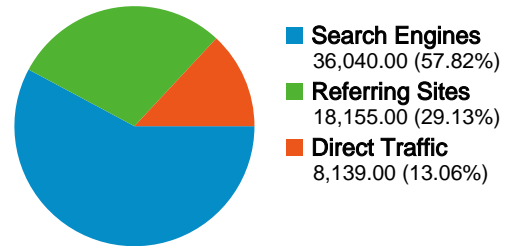

40,906 people visited this site

62,334 Visits

40,906 Absolute Unique Visitors

299,237 Page Views

4.80 Average Page Views

00:02:30 Time on Site

30.12% Bounce Rate

47.42% New Visits

All traffic sources sent a total of 62,334 visits

-  13.06% Direct Traffic
-  29.13% Referring Sites
-  57.82% Search Engines

Top Traffic Sources

Sources	Visits	% visits	Keywords	Visits	% visits
google (organic)	30,151	48.37%	stirling council	9,258	25.69%
(direct) ((none))	8,139	13.06%	babysitting games	2,016	5.59%
web.stirling.gov.uk (referral)	7,240	11.61%	stirling	948	2.63%
dogpages.org.uk (referral)	2,654	4.26%	active stirling	483	1.34%
yahoo (organic)	1,998	3.21%	stirling council vacancies	463	1.28%

62,334 visits came from 129 countries/territories

Site Usage

Visits	Pages/Visit	Avg. Time on Site	% New Visits	Bounce Rate	
62,334 % of Site Total: 100.00%	4.80 Site Avg: 4.80 (0.00%)	00:02:30 Site Avg: 00:02:30 (0.00%)	47.47% Site Avg: 47.42% (0.10%)	30.12% Site Avg: 30.12% (0.00%)	
Country/Territory	Visits	Pages/Visit	Avg. Time on Site	% New Visits	Bounce Rate
United Kingdom	55,794	5.02	00:02:36	42.98%	26.93%
United States	3,215	2.69	00:01:34	86.41%	59.56%
Australia	524	2.76	00:01:46	89.12%	54.39%
Canada	389	3.04	00:01:35	85.35%	54.24%
Germany	257	5.05	00:02:43	74.71%	48.64%
Ireland	180	2.95	00:01:21	88.89%	64.44%
France	170	3.26	00:01:17	78.82%	52.94%
India	152	2.60	00:01:48	86.84%	61.18%
Netherlands	116	3.33	00:02:24	76.72%	49.14%
Spain	113	3.46	00:01:28	85.84%	53.10%

22,448 pages were viewed a total of 299,237 times

Content Performance

Page Views 299,237 % of Site Total: 100.00%	Unique Page Views 215,351 % of Site Total: 100.00%	Time on Page 00:00:40 Site Avg: 00:00:40 (0.00%)	Bounce Rate 30.12% Site Avg: 30.12% (0.00%)	% Exit 20.83% Site Avg: 20.83% (0.00%)	\$ Index £0.00 Site Avg: £0.00 (0.00%)
---	--	--	---	--	--