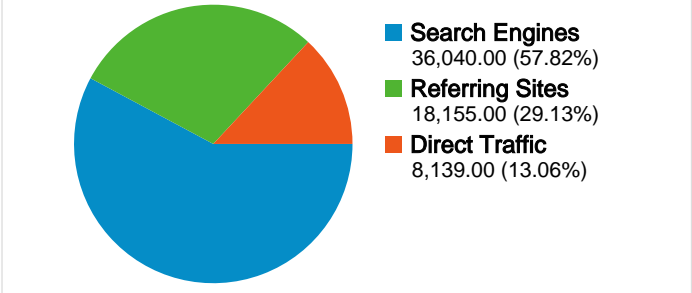

Site Usage

Visitors Overview

Map Overlay world

Traffic Sources Overview

Content Overview

Pages	Page Views	% Page Views
/index/	35,019	11.70%
/index/council/jobs/jobvacanci	15,618	5.22%
/exlinks/undefined/undefined	8,378	2.80%
/exlinks/stirling.myjobscotland.	7,036	2.35%
/index/services_homepage/en	4,003	1.34%

40,906 people visited this site

62,334 Visits

40,906 Absolute Unique Visitors

299,237 Page Views

4.80 Average Page Views

00:02:30 Time on Site

30.12% Bounce Rate

47.42% New Visits

62,334 visits came from 129 countries/territories

Site Usage

Visits	Pages/Visit	Avg. Time on Site	% New Visits	Bounce Rate	
62,334 % of Site Total: 100.00%	4.80 Site Avg: 4.80 (0.00%)	00:02:30 Site Avg: 00:02:30 (0.00%)	47.47% Site Avg: 47.42% (0.10%)	30.12% Site Avg: 30.12% (0.00%)	
Country/Territory	Visits	Pages/Visit	Avg. Time on Site	% New Visits	Bounce Rate
United Kingdom	55,794	5.02	00:02:36	42.98%	26.93%
United States	3,215	2.69	00:01:34	86.41%	59.56%
Australia	524	2.76	00:01:46	89.12%	54.39%
Canada	389	3.04	00:01:35	85.35%	54.24%
Germany	257	5.05	00:02:43	74.71%	48.64%
Ireland	180	2.95	00:01:21	88.89%	64.44%
France	170	3.26	00:01:17	78.82%	52.94%
India	152	2.60	00:01:48	86.84%	61.18%
Netherlands	116	3.33	00:02:24	76.72%	49.14%
Spain	113	3.46	00:01:28	85.84%	53.10%

22,448 pages were viewed a total of 299,237 times

Content Performance

Page Views 299,237 % of Site Total: 100.00%	Unique Page Views 215,351 % of Site Total: 100.00%	Time on Page 00:00:40 Site Avg: 00:00:40 (0.00%)	Bounce Rate 30.12% Site Avg: 30.12% (0.00%)	% Exit 20.83% Site Avg: 20.83% (0.00%)	\$ Index £0.00 Site Avg: £0.00 (0.00%)
---	--	--	---	--	--