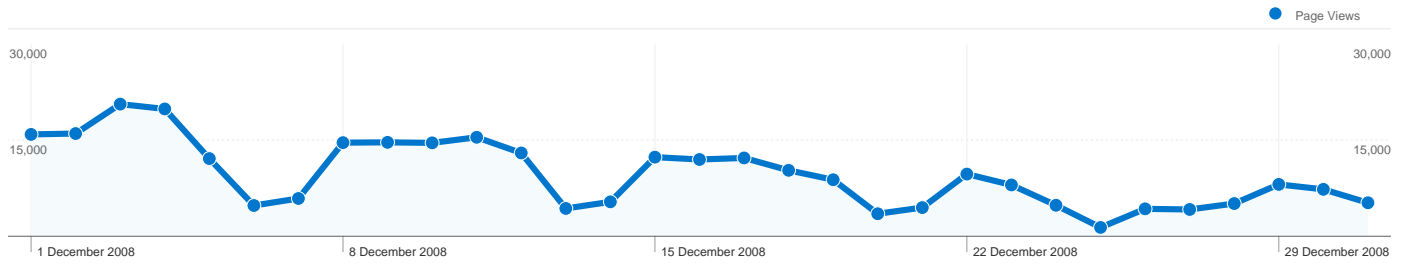

Pages on this site were viewed a total of 299,237 times

299,237 Page Views

215,351 Unique Views

30.12% Bounce Rate

Top Content

Pages	Page Views	% Page Views
/index/	35,019	11.70%
/index/council/jobs/jobvacancies/	15,618	5.22%
/exlinks/undefined/undefined	8,378	2.80%
/exlinks/stirling.myjobscotland.gov.uk/fe/tpl_scottishportal01.asp	7,036	2.35%
/index/services_homepage/environmentalhealth/animals-	4,003	1.34%