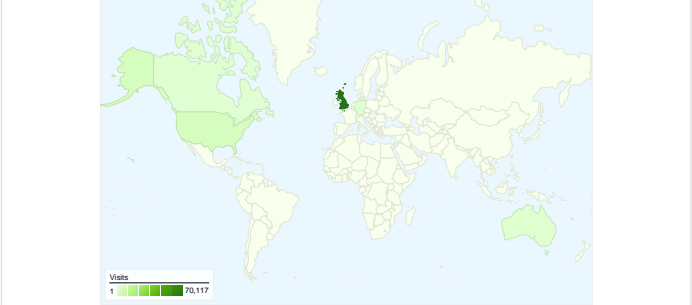

Site Usage

Visitors Overview

Map Overlay world

Traffic Sources Overview

Content Overview

Pages	Page Views	% Page Views
/index/	38,961	10.16%
/index/council/jobs/jobvacanci	23,354	6.09%
/exlinks/undefined/undefined	13,196	3.44%
/exlinks/stirling.myjobscotland.	9,134	2.38%
/games_-_baby_sit_robin	6,043	1.58%

50,506 people visited this site

78,195 Visits

50,506 Absolute Unique Visitors

383,442 Page Views

4.90 Average Page Views

00:02:35 Time on Site

30.86% Bounce Rate

47.66% New Visits

All traffic sources sent a total of 78,195 visits

-  **11.74%** Direct Traffic
-  **27.00%** Referring Sites
-  **61.27%** Search Engines

- **Search Engines**
47,907.00 (61.27%)
- **Referring Sites**
21,110.00 (27.00%)
- **Direct Traffic**
9,178.00 (11.74%)