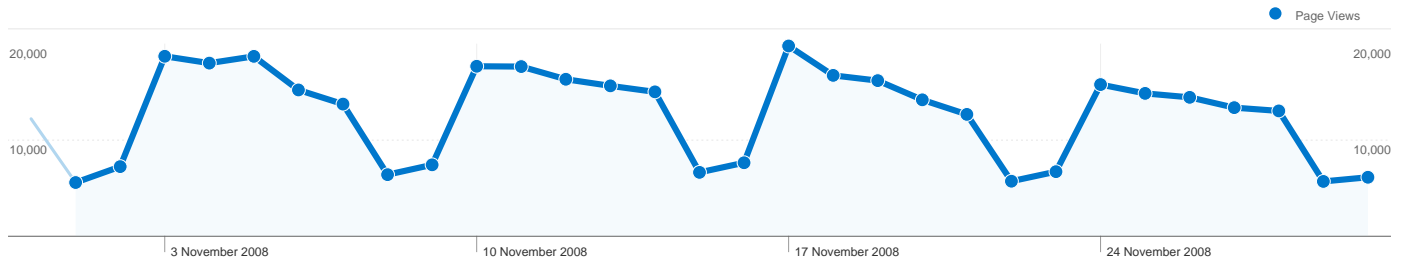

50,506 people visited this site

78,195 Visits

50,506 Absolute Unique Visitors

383,442 Page Views

4.90 Average Page Views

00:02:35 Time on Site

30.86% Bounce Rate

47.66% New Visits

1 - 10 of 135

Pages on this site were viewed a total of 383,442 times

 **383,442** Page Views

 **272,691** Unique Views

 **30.86%** Bounce Rate

Top Content

Pages	Page Views	% Page Views
/index/	38,961	10.16%
/index/council/jobs/jobvacancies/	23,354	6.09%
/exlinks/undefined/undefined	13,196	3.44%
/exlinks/stirling.myjobscotland.gov.uk/fe/tpl_scottishportal01.asp	9,134	2.38%
/games_-_baby_sit_robin	6,043	1.58%

29,517 pages were viewed a total of 383,442 times

Content Performance

Page	Page Views	Unique Page Views	Time on Page	Bounce Rate	% Exit	\$ Index
Page Views 383,442 % of Site Total: 100.00%	Unique Page Views 272,691 % of Site Total: 100.00%	Time on Page 00:00:40 Site Avg: 00:00:40 (0.00%)	Bounce Rate 30.86% Site Avg: 30.86% (0.00%)	% Exit 20.39% Site Avg: 20.39% (0.00%)	\$ Index £0.00 Site Avg: £0.00 (0.00%)	
/index/	38,961	28,912	00:00:33	18.11%	21.22%	£0.00
/index/council/jobs/jobvacancies/	23,354	11,815	00:00:39	30.32%	21.93%	£0.00
/exlinks/undefined/undefined	13,196	10,501	00:02:02	58.33%	45.74%	£0.00
/exlinks/stirling.myjobscotland.gov.uk/fe/tpl_scottishportal01.asp	9,134	4,574	00:00:58	28.12%	19.85%	£0.00
/games_-_baby_sit_robin	6,043	4,400	00:02:02	54.83%	63.76%	£0.00
/index/council_homepage/jobs/jobvacancies/	4,537	2,869	00:00:42	37.04%	35.51%	£0.00
/index/services_homepage/environmentalhealth/animals-page/dog-shelter/	3,716	2,612	00:00:32	13.63%	29.92%	£0.00
/index/services/environmentalhealth/animals-page/purchasedogs/ourdogs/	3,552	2,801	00:00:43	60.68%	40.40%	£0.00
/index/services/	3,356	2,554	00:00:17	13.04%	4.68%	£0.00
/index/services/az/	3,119	2,373	00:00:08	4.00%	2.15%	£0.00