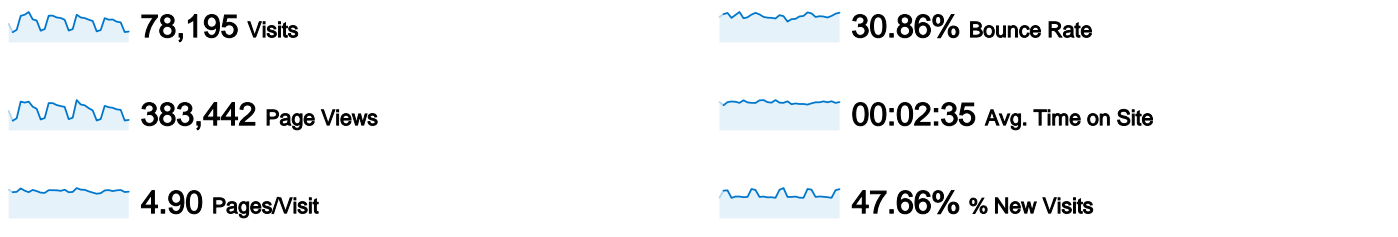

Site Usage

Visitors Overview

Map Overlay world

Traffic Sources Overview

Content Overview

Pages	Page Views	% Page Views
/index/	38,961	10.16%
/index/council/jobs/jobvacanci	23,354	6.09%
/exlinks/undefined/undefined	13,196	3.44%
/exlinks/stirling.myjobscotland.	9,134	2.38%
/games_-_baby_sit_robin	6,043	1.58%

50,506 people visited this site

78,195 Visits

50,506 Absolute Unique Visitors

383,442 Page Views

4.90 Average Page Views

00:02:35 Time on Site

30.86% Bounce Rate

47.66% New Visits