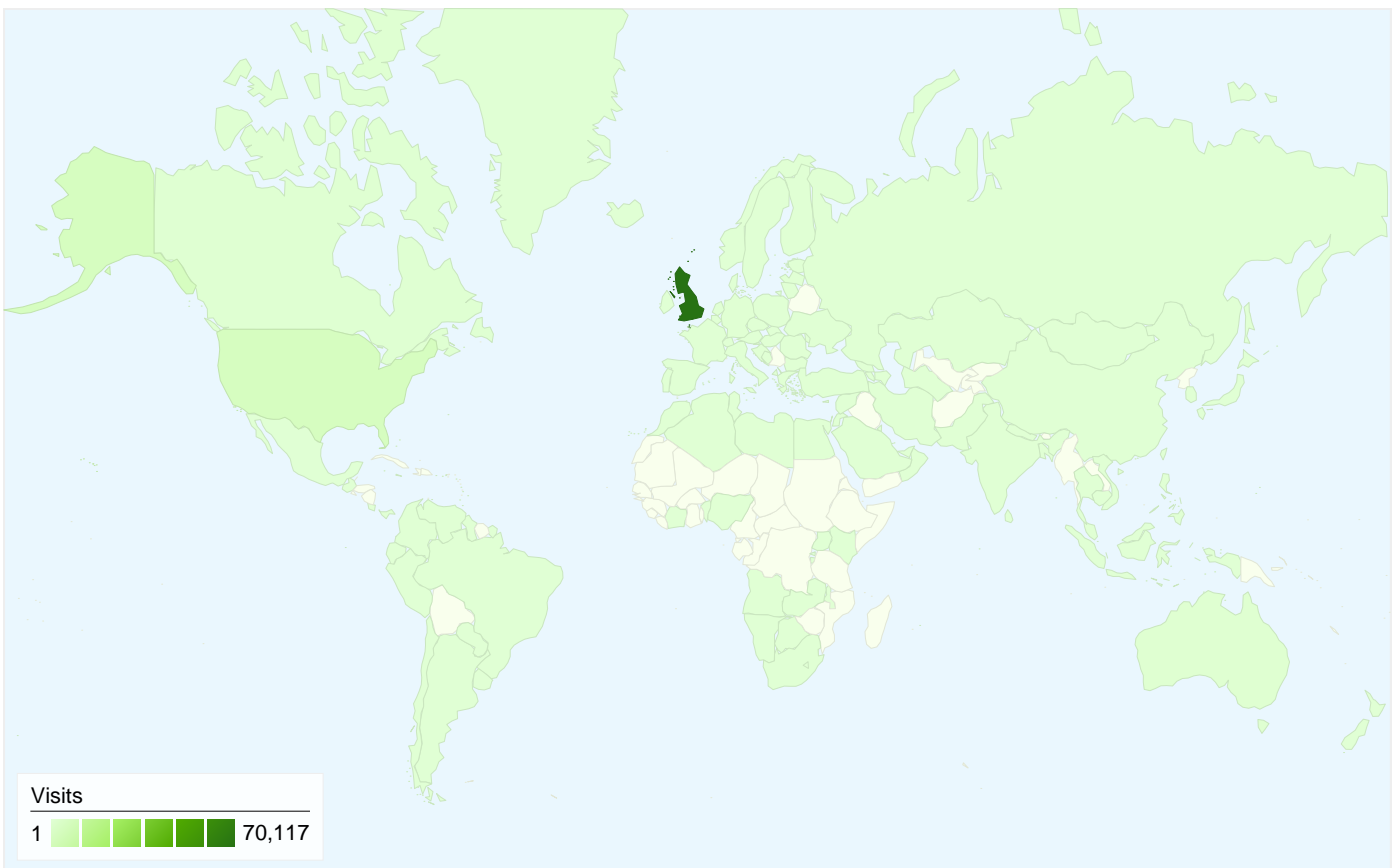

78,195 visits came from 135 countries/territories

Site Usage

Visits	Pages/Visit	Avg. Time on Site	% New Visits	Bounce Rate	
78,195 % of Site Total: 100.00%	4.90 Site Avg: 4.90 (0.00%)	00:02:35 Site Avg: 00:02:35 (0.00%)	47.70% Site Avg: 47.66% (0.09%)	30.86% Site Avg: 30.86% (0.00%)	
Country/Territory	Visits	Pages/Visit	Avg. Time on Site	% New Visits	Bounce Rate
United Kingdom	70,117	5.12	00:02:41	43.30%	27.88%
United States	4,274	2.67	00:01:40	86.69%	57.84%
Australia	642	3.20	00:02:23	87.69%	53.27%
Canada	541	3.15	00:01:48	86.69%	55.82%
Germany	238	5.67	00:03:05	71.85%	47.90%
Ireland	192	3.29	00:01:50	89.58%	61.46%
France	184	3.37	00:01:19	85.33%	53.26%
Spain	127	4.38	00:02:29	80.31%	53.54%
Netherlands	125	2.67	00:00:56	76.80%	56.00%
India	111	3.20	00:02:38	81.08%	57.66%

1 - 10 of 135