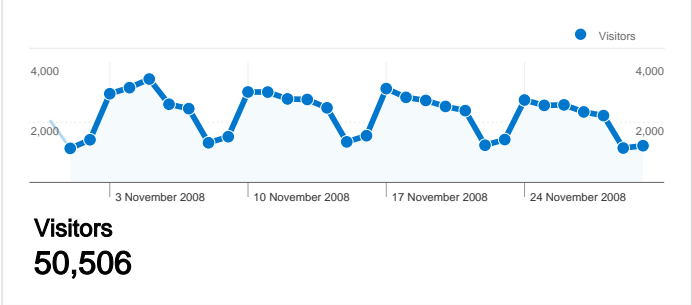

Site Usage

Visitors Overview

Map Overlay world

Traffic Sources Overview

Content Overview

Pages	Page Views	% Page Views
/index/	38,961	10.16%
/index/council/jobs/jobvacanci	23,354	6.09%
/exlinks/undefined/undefined	13,196	3.44%
/exlinks/stirling.myjobscotland.	9,134	2.38%
/games_-_baby_sit_robin	6,043	1.58%

50,506 people visited this site

78,195 Visits

50,506 Absolute Unique Visitors

383,442 Page Views

4.90 Average Page Views

00:02:35 Time on Site

30.86% Bounce Rate

47.66% New Visits

All traffic sources sent a total of 78,195 visits

-  **11.74%** Direct Traffic
-  **27.00%** Referring Sites
-  **61.27%** Search Engines

- **Search Engines**
47,907.00 (61.27%)
- **Referring Sites**
21,110.00 (27.00%)
- **Direct Traffic**
9,178.00 (11.74%)

29,517 pages were viewed a total of 383,442 times

Content Performance

Page	Page Views	Unique Page Views	Time on Page	Bounce Rate	% Exit	\$ Index
Page Views 383,442 % of Site Total: 100.00%	Unique Page Views 272,691 % of Site Total: 100.00%	Time on Page 00:00:40 Site Avg: 00:00:40 (0.00%)	Bounce Rate 30.86% Site Avg: 30.86% (0.00%)	% Exit 20.39% Site Avg: 20.39% (0.00%)	\$ Index £0.00 Site Avg: £0.00 (0.00%)	
/index/	38,961	28,912	00:00:33	18.11%	21.22%	£0.00
/index/council/jobs/jobvacancies/	23,354	11,815	00:00:39	30.32%	21.93%	£0.00
/exlinks/undefined/undefined	13,196	10,501	00:02:02	58.33%	45.74%	£0.00
/exlinks/stirling.myjobscotland.gov.uk/fe/tpl_scottishportal01.asp	9,134	4,574	00:00:58	28.12%	19.85%	£0.00
/games_-_baby_sit_robin	6,043	4,400	00:02:02	54.83%	63.76%	£0.00
/index/council_homepage/jobs/jobvacancies/	4,537	2,869	00:00:42	37.04%	35.51%	£0.00
/index/services_homepage/environmentalhealth/animals-page/dog-shelter/	3,716	2,612	00:00:32	13.63%	29.92%	£0.00
/index/services/environmentalhealth/animals-page/purchasedogs/ourdogs/	3,552	2,801	00:00:43	60.68%	40.40%	£0.00
/index/services/	3,356	2,554	00:00:17	13.04%	4.68%	£0.00
/index/services/az/	3,119	2,373	00:00:08	4.00%	2.15%	£0.00