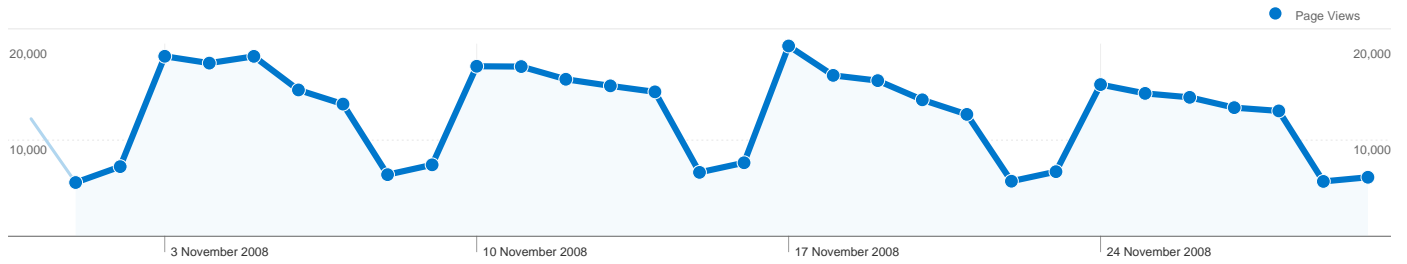

Pages on this site were viewed a total of 383,442 times

383,442 Page Views

272,691 Unique Views

30.86% Bounce Rate

Top Content

Pages	Page Views	% Page Views
/index/	38,961	10.16%
/index/council/jobs/jobvacancies/	23,354	6.09%
/exlinks/undefined/undefined	13,196	3.44%
/exlinks/stirling.myjobscotland.gov.uk/fe/tpl_scottishportal01.asp	9,134	2.38%
/games_-_baby_sit_robin	6,043	1.58%