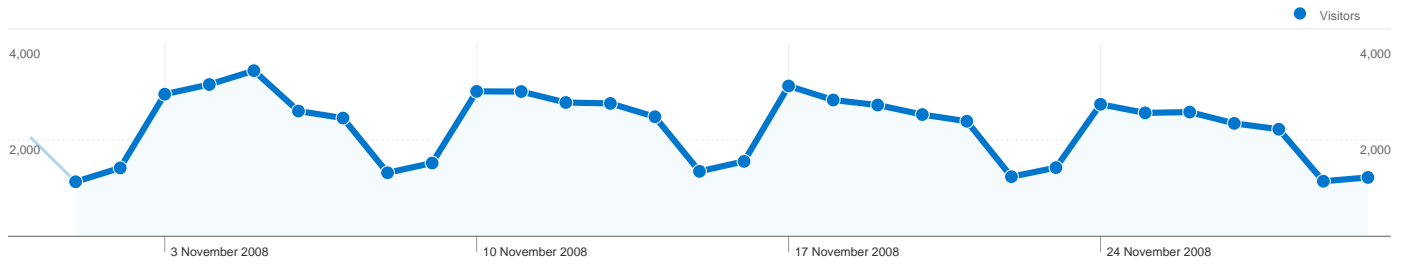

Site Usage

Visitors Overview

Map Overlay world

Traffic Sources Overview

Content Overview

Pages	Page Views	% Page Views
/index/	38,961	10.16%
/index/council/jobs/jobvacanci	23,354	6.09%
/exlinks/undefined/undefined	13,196	3.44%
/exlinks/stirling.myjobscotland.	9,134	2.38%
/games_-_baby_sit_robin	6,043	1.58%

50,506 people visited this site

78,195 Visits

50,506 Absolute Unique Visitors

383,442 Page Views

4.90 Average Page Views

00:02:35 Time on Site

30.86% Bounce Rate

47.66% New Visits

All traffic sources sent a total of 78,195 visits

-  **11.74%** Direct Traffic
-  **27.00%** Referring Sites
-  **61.27%** Search Engines

- **Search Engines**
47,907.00 (61.27%)
- **Referring Sites**
21,110.00 (27.00%)
- **Direct Traffic**
9,178.00 (11.74%)

Site Usage

Visits	Pages/Visit	Avg. Time on Site	% New Visits	Bounce Rate	
78,195 % of Site Total: 100.00%	4.90 Site Avg: 4.90 (0.00%)	00:02:35 Site Avg: 00:02:35 (0.00%)	47.70% Site Avg: 47.66% (0.09%)	30.86% Site Avg: 30.86% (0.00%)	
Country/Territory	Visits	Pages/Visit	Avg. Time on Site	% New Visits	Bounce Rate
United Kingdom	70,117	5.12	00:02:41	43.30%	27.88%
United States	4,274	2.67	00:01:40	86.69%	57.84%
Australia	642	3.20	00:02:23	87.69%	53.27%
Canada	541	3.15	00:01:48	86.69%	55.82%
Germany	238	5.67	00:03:05	71.85%	47.90%
Ireland	192	3.29	00:01:50	89.58%	61.46%
France	184	3.37	00:01:19	85.33%	53.26%
Spain	127	4.38	00:02:29	80.31%	53.54%
Netherlands	125	2.67	00:00:56	76.80%	56.00%
India	111	3.20	00:02:38	81.08%	57.66%