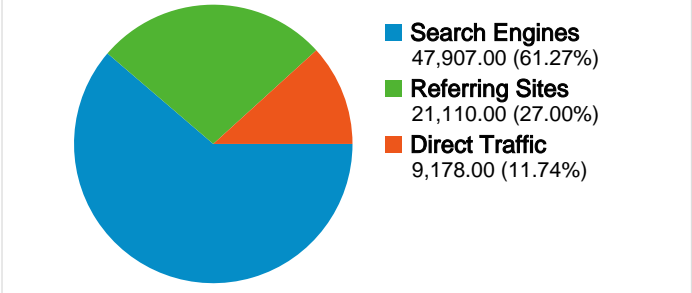

Site Usage

Visitors Overview

Map Overlay world

Traffic Sources Overview

Content Overview

Pages	Page Views	% Page Views
/index/	38,961	10.16%
/index/council/jobs/jobvacanci	23,354	6.09%
/exlinks/undefined/undefined	13,196	3.44%
/exlinks/stirling.myjobscotland.	9,134	2.38%
/games_-_baby_sit_robin	6,043	1.58%

Top Content

Page	Page Views	% visits
/index/	38,961	10.16%
/index/council/jobs/jobvacanci	23,354	6.09%
/exlinks/undefined/undefined	13,196	3.44%
/exlinks/stirling.myjobscotland.	9,134	2.38%
/games_-_baby_sit_robin	6,043	1.58%

50,506 people visited this site

78,195 Visits

50,506 Absolute Unique Visitors

383,442 Page Views

4.90 Average Page Views

00:02:35 Time on Site

30.86% Bounce Rate

47.66% New Visits

All traffic sources sent a total of 78,195 visits

-  **11.74%** Direct Traffic
-  **27.00%** Referring Sites
-  **61.27%** Search Engines

- **Search Engines**
47,907.00 (61.27%)
- **Referring Sites**
21,110.00 (27.00%)
- **Direct Traffic**
9,178.00 (11.74%)