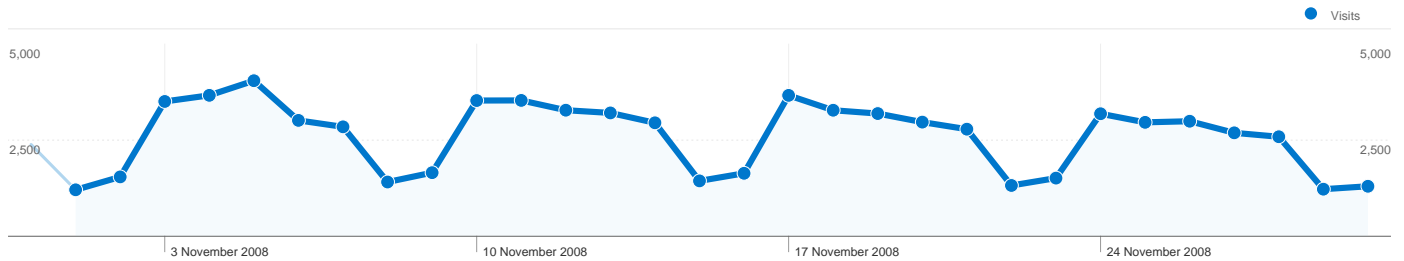

50,506 people visited this site

78,195 Visits

50,506 Absolute Unique Visitors

383,442 Page Views

4.90 Average Page Views

00:02:35 Time on Site

30.86% Bounce Rate

47.66% New Visits

All traffic sources sent a total of 78,195 visits

-  **11.74%** Direct Traffic
-  **27.00%** Referring Sites
-  **61.27%** Search Engines

- **Search Engines**
47,907.00 (61.27%)
- **Referring Sites**
21,110.00 (27.00%)
- **Direct Traffic**
9,178.00 (11.74%)